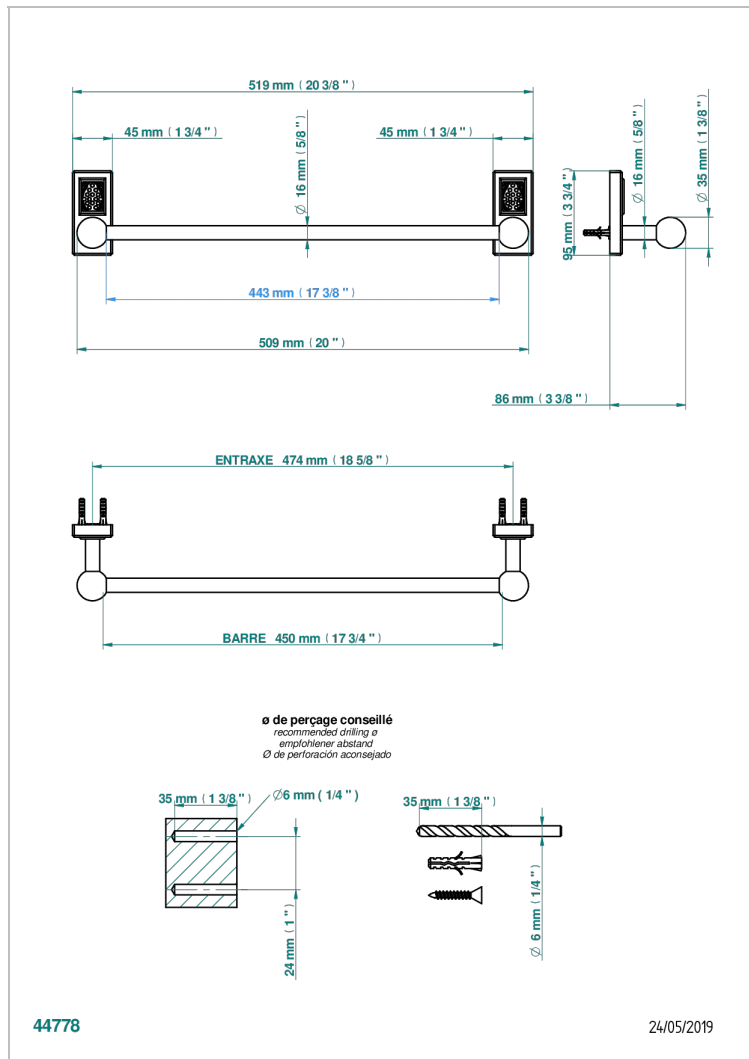

METROPOLIS CLEAR CRYSTAL

A2A-514/45

Single towel rail, fixed rail, length: 450 mm

CHARACTERISTIC

- Métropolis Clear crystal
- Single towel rail, fixed rail, length: 450 mm

AVAILABLE FINITIONS

Antique nickel - H28
Black ceram - D30
Blush PVD - H62
Brass color PVD - H49
Brown bronze color PVD - F33
Gold color PVD - H52