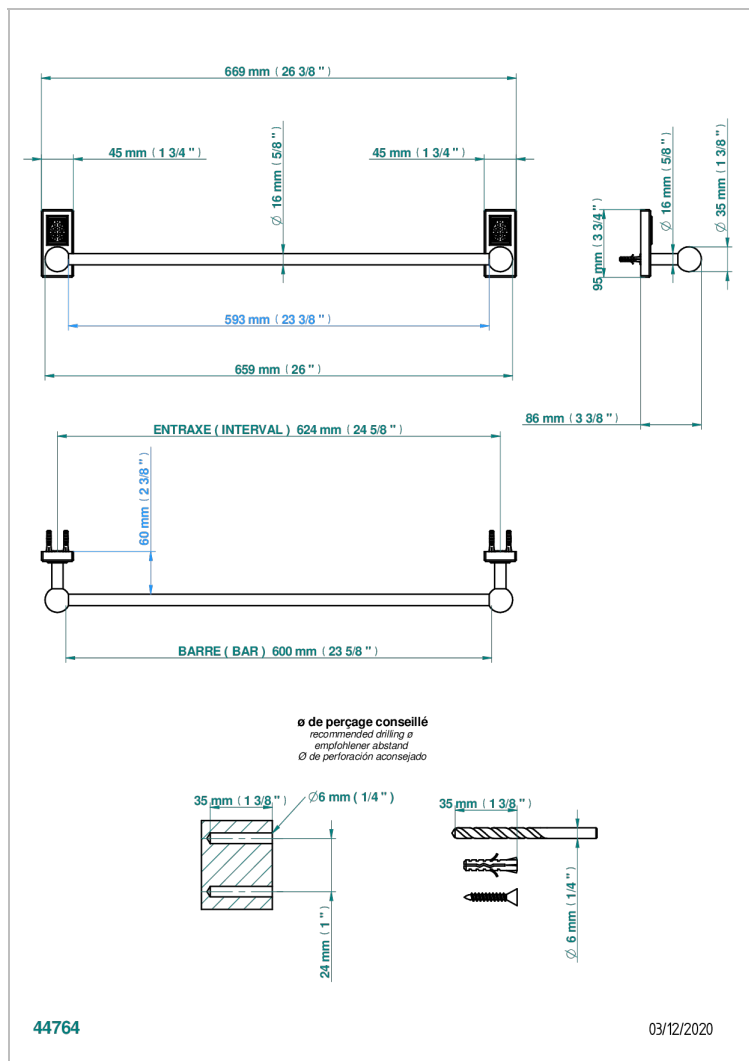

METROPOLIS CLEAR CRYSTAL WITH LEVER HANDLES

A2B-514/60

Towel bar, 24" long

CHARACTERISTIC

- Métropolis Clear crystal with lever handles
- Towel bar, 24" long

AVAILABLE FINITIONS

Black ceram - D30
Blush PVD - H62
Brass color PVD - H49
Brown bronze color PVD - F33
Chrome polished - A02
Chrome polished / gold polished - G02