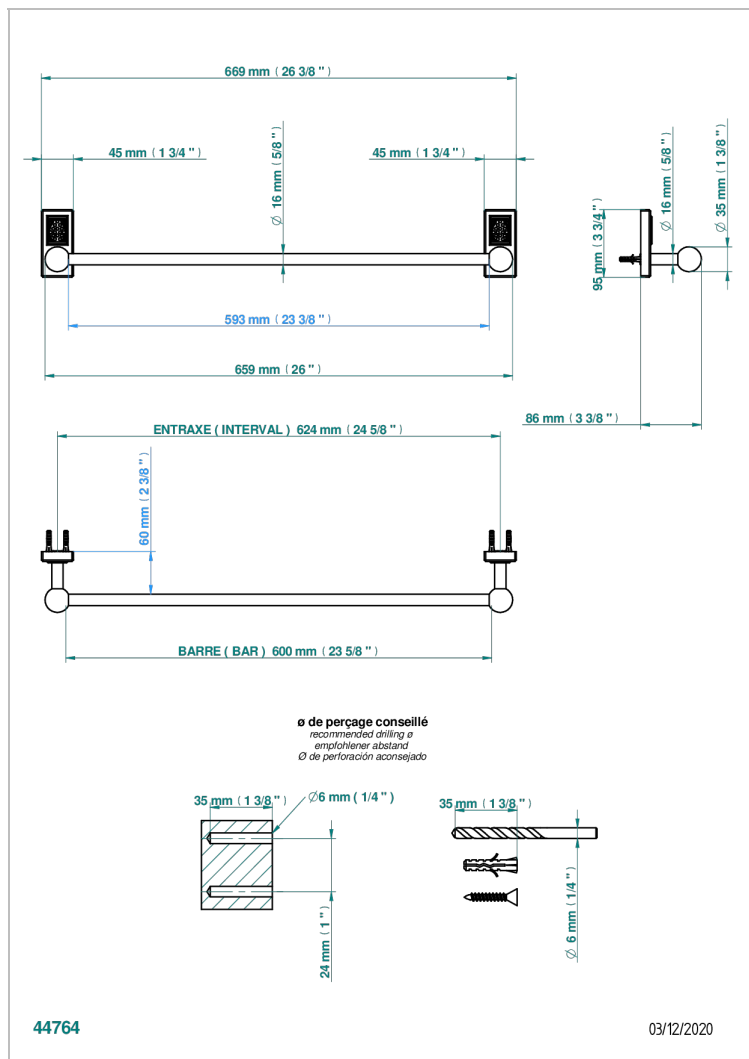

METROPOLIS CLEAR CRYSTAL WITH LEVER

A2B-514/60

Single towel rail, fixed rail, length: 600 mm

CHARACTERISTIC

- Métropolis Clear crystal with lever
- Single towel rail, fixed rail, length: 600 mm

AVAILABLE FINITIONS