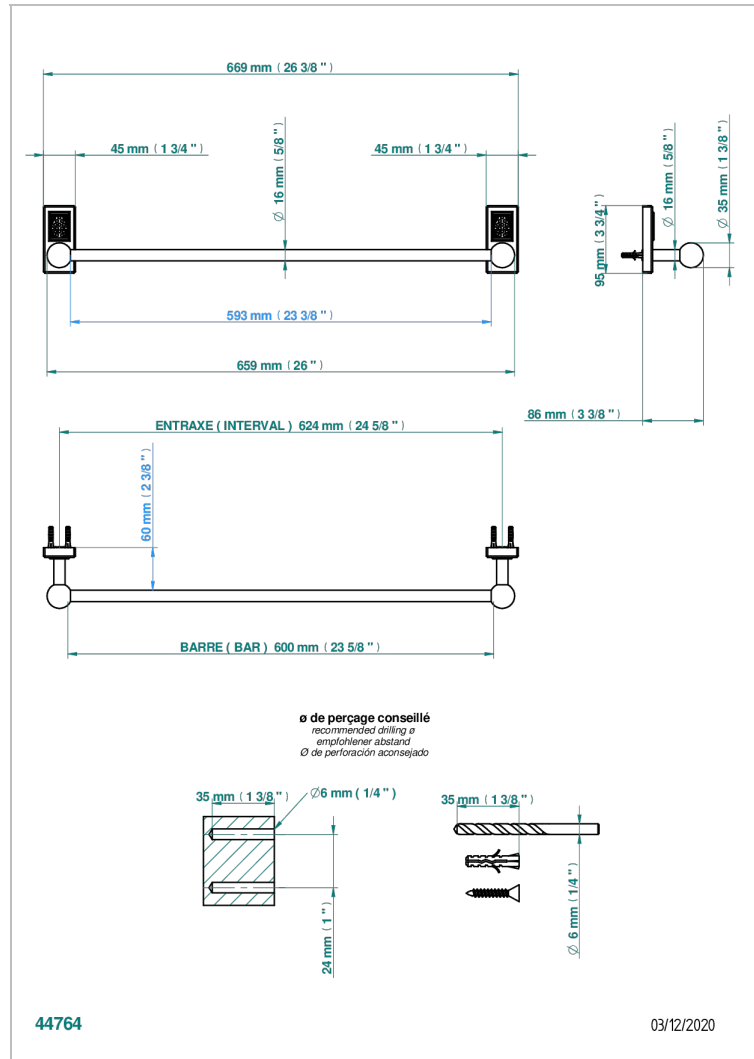

METROPOLIS CLEAR CRYSTAL

A2A-514/60

Towel bar, 24" long

CHARACTERISTIC

- Métropolis Clear crystal
- Towel bar, 24" long

AVAILABLE FINITIONS

Black ceram - D30
Blush PVD - H62
Brass color PVD - H49
Brown bronze color PVD - F33
Chrome polished - AO2
Chrome polished / gold polished - G02