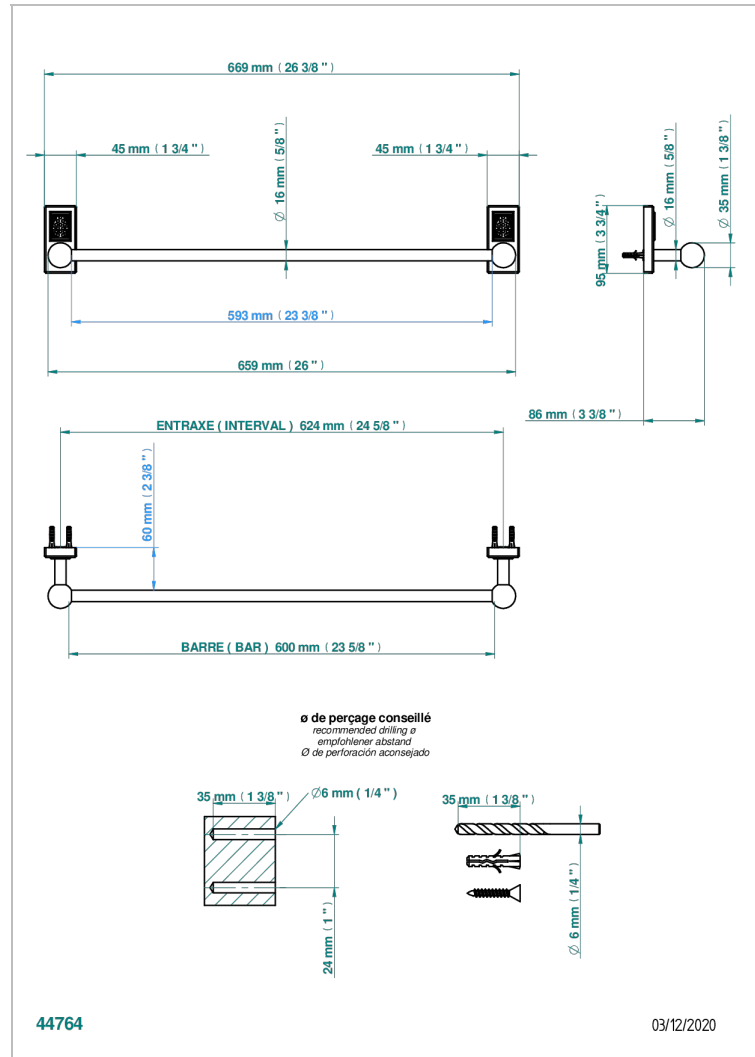

METROPOLIS CLEAR CRYSTAL

A2A-514/60

Single towel rail, fixed rail, length: 600 mm

CHARACTERISTIC

- Métropolis Clear crystal
- Single towel rail, fixed rail, length: 600 mm

AVAILABLE FINITIONS

Antique nickel - H28
Black ceram - D30
Blush PVD - H62
Brass color PVD - H49
Brown bronze color PVD - F33
Gold color PVD - H52