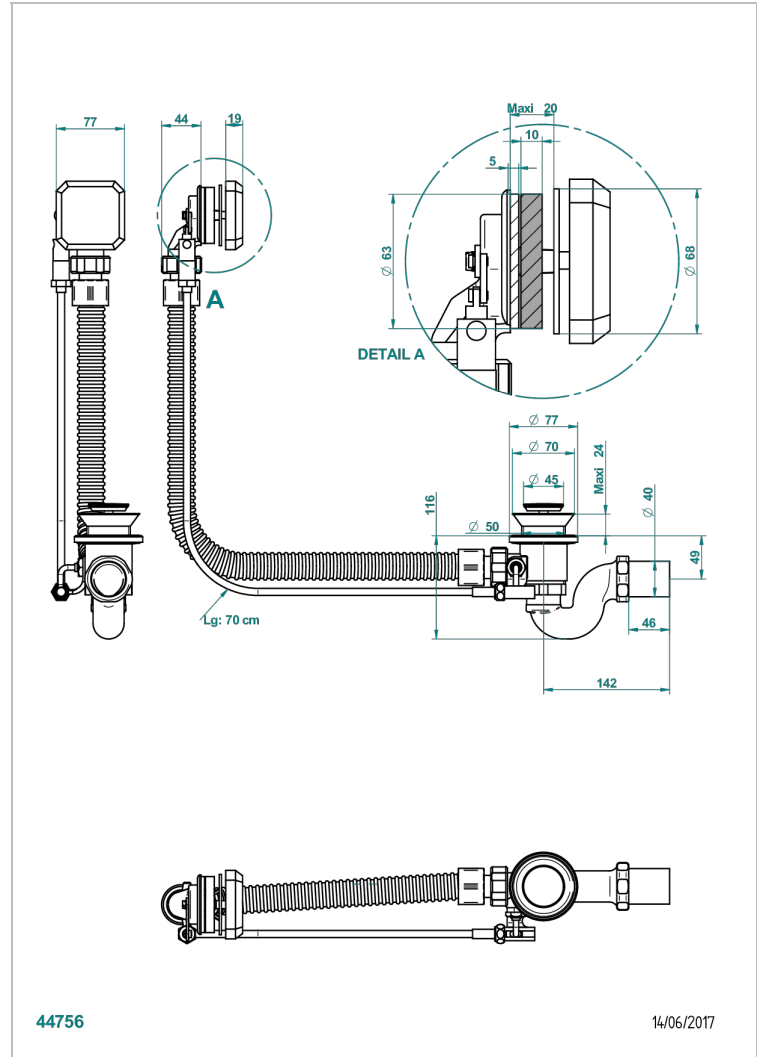

METROPOLIS BLACK CRYSTAL WITH LEVER

A2M-300/70

Complete bath pop-up waste 70 cm

THG[®]
PARIS

CHARACTERISTIC

- Métropolis Black crystal with lever
- Complete bath pop-up waste 70 cm

AVAILABLE FINITIONS

Blush PVD - H62
Brass color PVD - H49
Brown bronze color PVD - F33
Gold color PVD - H52
Graphite PVD - H64
Matt Umber PVD - H67