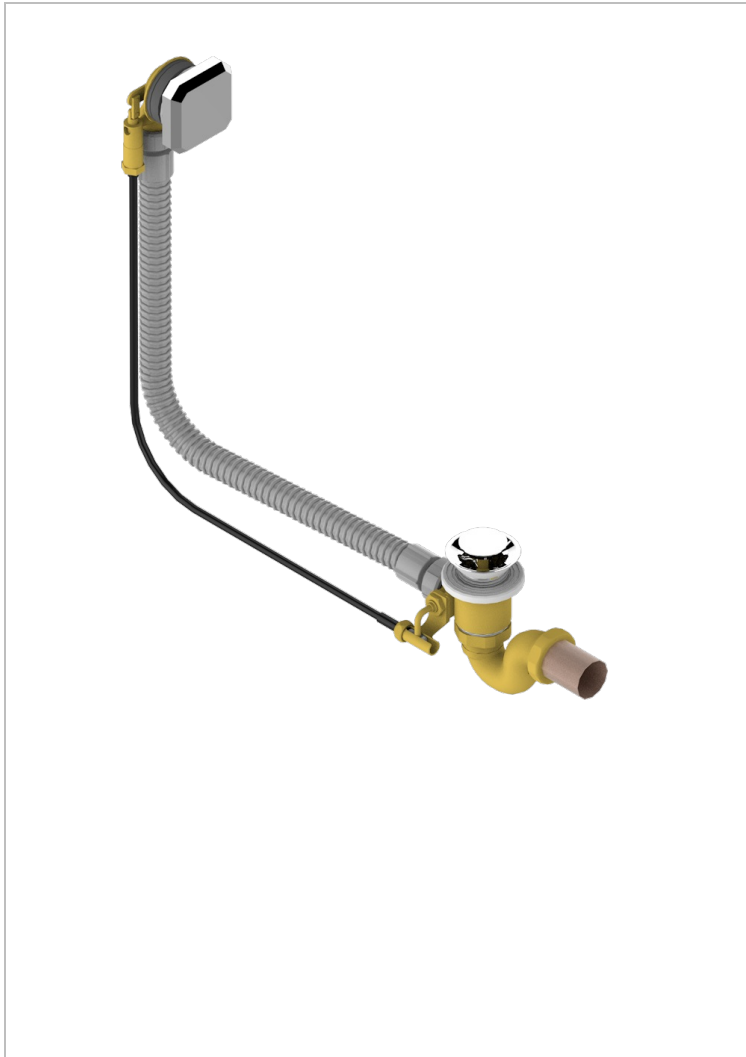

METROPOLIS BLACK CRYSTAL WITH LEVER

A2M-300/70

Complete bath pop-up waste 70 cm

CHARACTERISTIC

- Métropolis Black crystal with lever
- Complete bath pop-up waste 70 cm

AVAILABLE FINITIONS

Blush PVD - H62
Brass color PVD - H49
Brown bronze color PVD - F33
Gold color PVD - H52
Graphite PVD - H64
Matt Umber PVD - H67

Matt blush PVD - H60
Matt brass color PVD - H50
Matt brown bronze color PVD - F34
Matt gold color PVD - H53
Matt graphite PVD - H65
Matt nickel color PVD - H56

Nickel color PVD - H55
Polished chrome (color finish) - A02
Umber PVD - H66