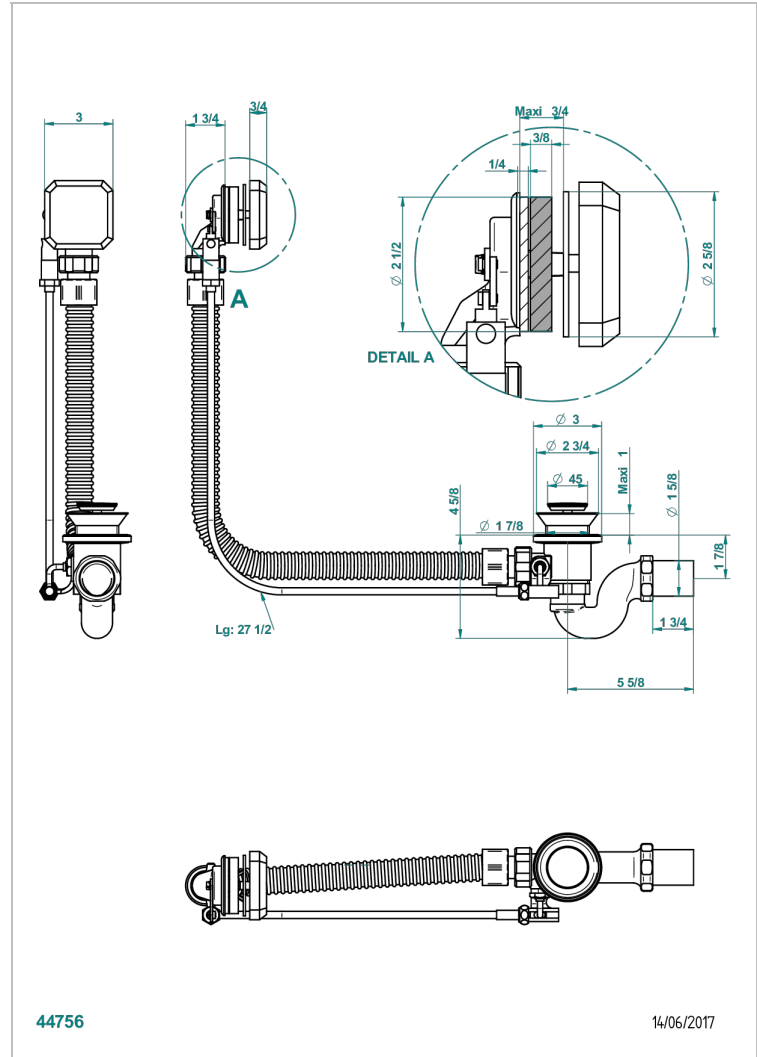

METROPOLIS BLACK CRYSTAL WITH LEVER

A2M-300/70

Complete bath pop-up waste 70 cm

CHARACTERISTIC

- Métropolis Black crystal with lever
- Complete bath pop-up waste 70 cm

AVAILABLE FINITIONS

Blush PVD - H62
Brass color PVD - H49
Brown bronze color PVD - F33
Gold color PVD - H52
Graphite PVD - H64
Matt Umber PVD - H67