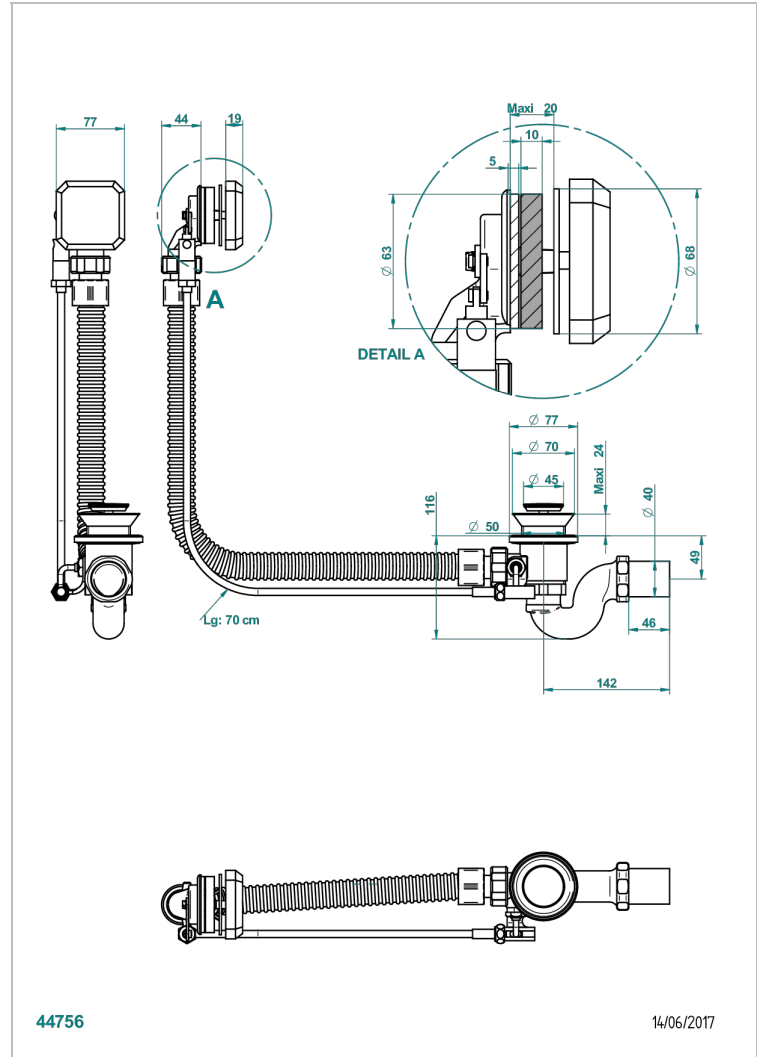

METROPOLIS BLACK CRYSTAL WITH LEVER

A2M-300/70

Complete bath pop-up waste 70 cm

CHARACTERISTIC

- Métropolis Black crystal with lever
- Complete bath pop-up waste 70 cm

AVAILABLE FINITIONS

Blush PVD - H62
Brass color PVD - H49
Brown bronze color PVD - F33
Gold color PVD - H52
Graphite PVD - H64
Matt Umber PVD - H67