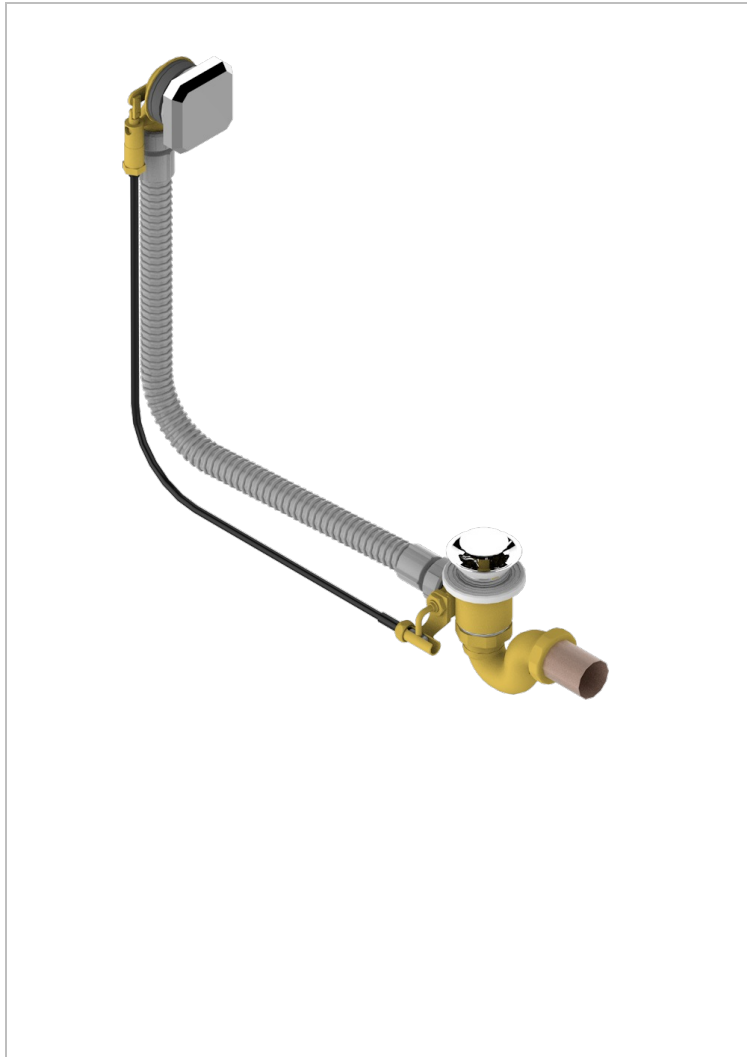

METROPOLIS BLACK CRYSTAL WITH LEVER

A2M-300/70

Complete bath pop-up waste 70 cm

CHARACTERISTIC

- Métropolis Black crystal with lever
- Complete bath pop-up waste 70 cm

AVAILABLE FINITIONS

Blush PVD - H62
Brass color PVD - H49
Brown bronze color PVD - F33
Gold color PVD - H52
Graphite PVD - H64
Matt Umber PVD - H67

Matt blush PVD - H60
Matt brass color PVD - H50
Matt brown bronze color PVD - F34
Matt gold color PVD - H53
Matt graphite PVD - H65
Matt nickel color PVD - H56

Nickel color PVD - H55
Polished chrome (color finish) - A02
Umber PVD - H66