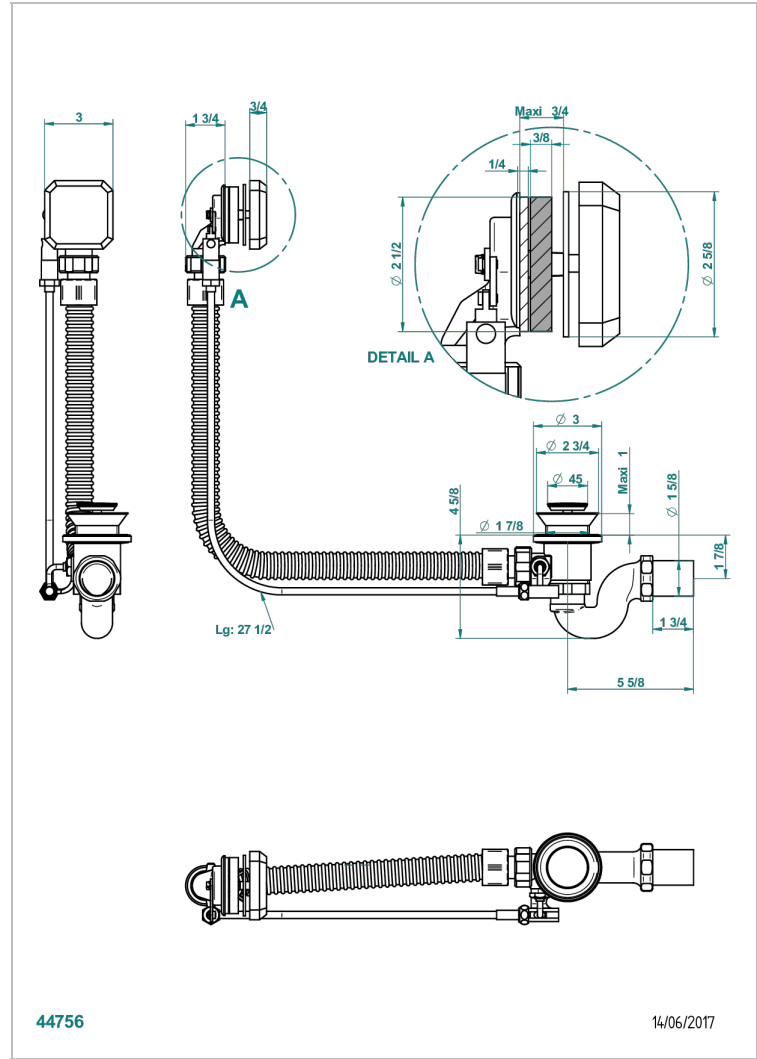

METROPOLIS BLACK CRYSTAL WITH LEVER

A2M-300/70

Complete bath pop-up waste 70 cm

44756

14/06/2017

CHARACTERISTIC

- Métropolis Black crystal with lever
- Complete bath pop-up waste 70 cm

AVAILABLE FINITIONS

Nickel color PVD - H55
Polished chrome (color finish) - A02
Umber PVD - H66