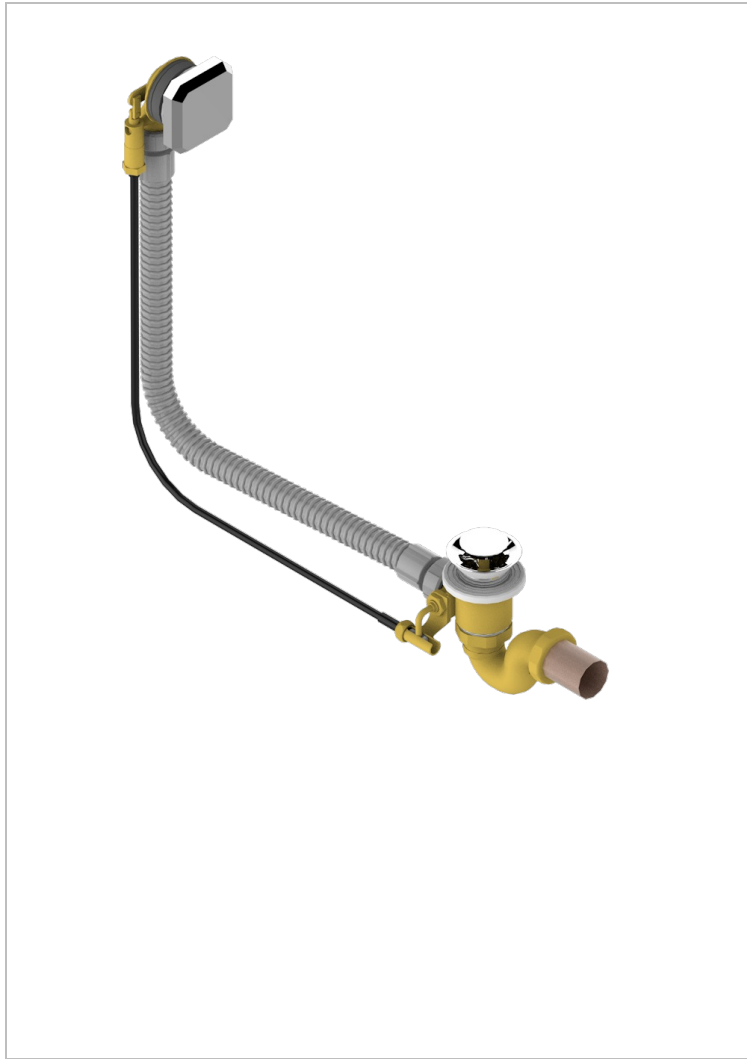

METROPOLIS BLACK CRYSTAL WITH LEVER

A2M-300/70

Complete bath pop-up waste 70 cm

44756

14/06/2017

CHARACTERISTIC

- Métropolis Black crystal with lever
- Complete bath pop-up waste 70 cm

AVAILABLE FINITIONS

Blush PVD - H62
Brass color PVD - H49
Brown bronze color PVD - F33
Gold color PVD - H52
Graphite PVD - H64
Matt Umber PVD - H67

Matt blush PVD - H60
Matt brass color PVD - H50
Matt brown bronze color PVD - F34
Matt gold color PVD - H53
Matt graphite PVD - H65
Matt nickel color PVD - H56

Nickel color PVD - H55
Polished chrome (color finish) - A02
Umber PVD - H66