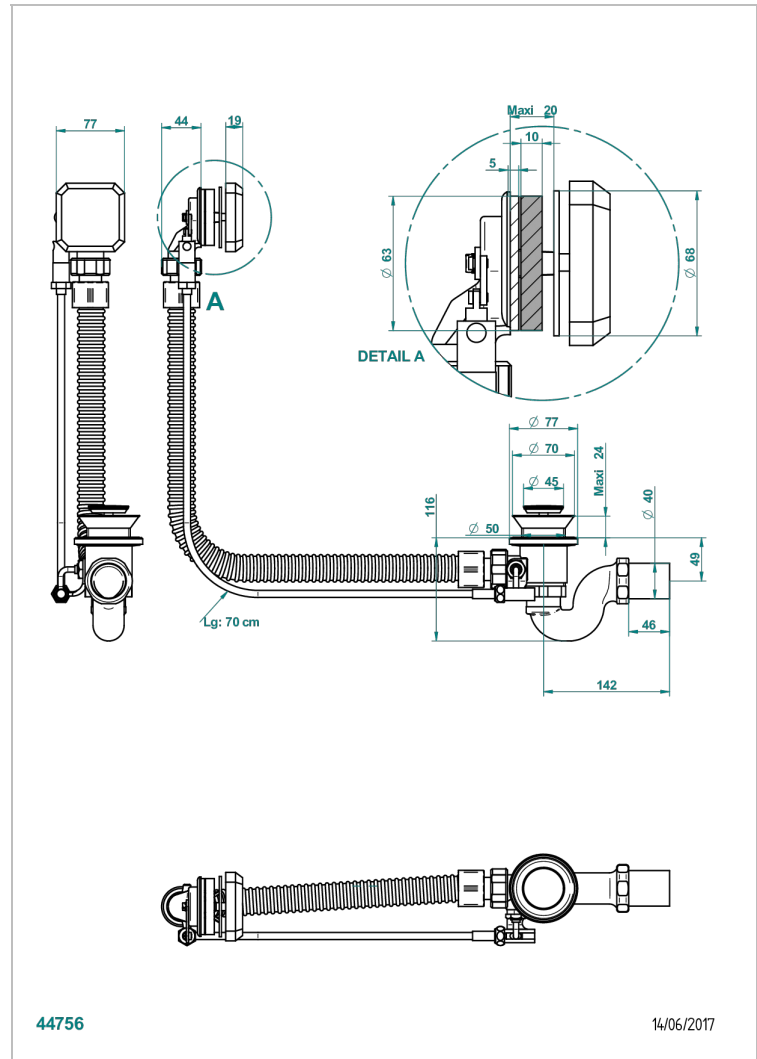

METROPOLIS BLACK CRYSTAL

A2L-300/70

Complete bath pop-up waste 70 cm

THG[®]
PARIS

44756

14/06/2017

CHARACTERISTIC

- Métropolis Black crystal
- Complete bath pop-up waste 70 cm

Nickel color PVD - H55
Polished chrome (color finish) - A02
Umber PVD - H66