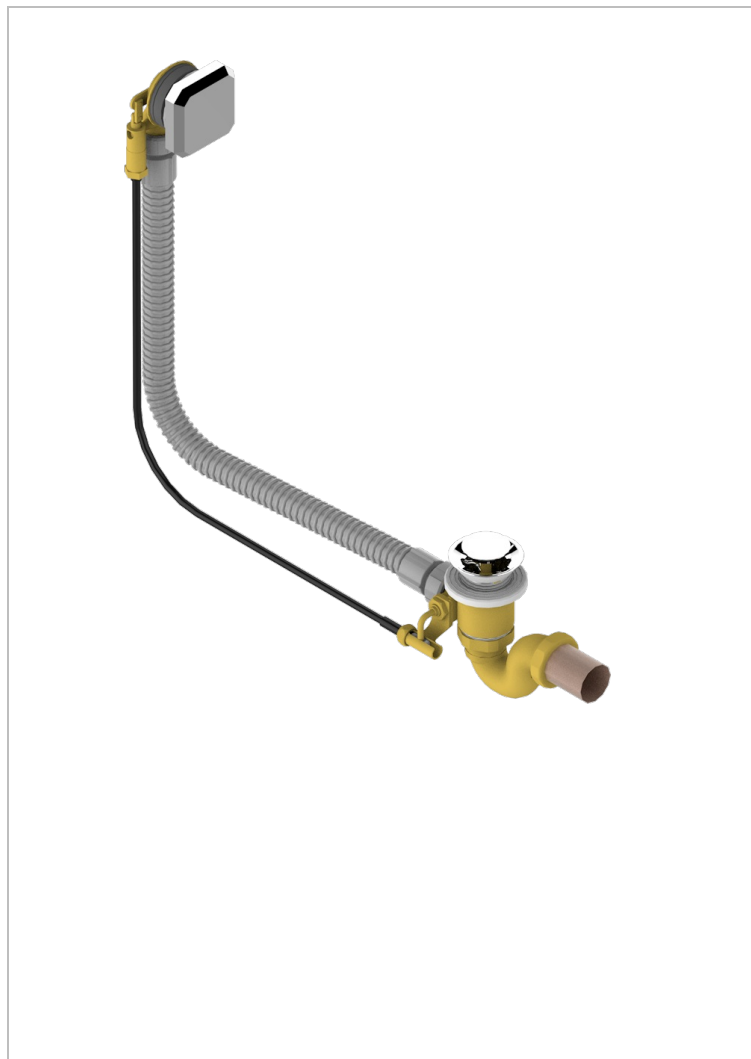

METROPOLIS BLACK CRYSTAL

A2L-300/70

Complete bath pop-up waste 70 cm

THG[®]
PARIS

CHARACTERISTIC

- Métropolis Black crystal
- Complete bath pop-up waste 70 cm

AVAILABLE FINITIONS

Blush PVD - H62
Brass color PVD - H49
Brown bronze color PVD - F33
Gold color PVD - H52
Graphite PVD - H64
Matt Umber PVD - H67

Matt blush PVD - H60
Matt brass color PVD - H50
Matt brown bronze color PVD - F34
Matt gold color PVD - H53
Matt graphite PVD - H65
Matt nickel color PVD - H56

Nickel color PVD - H55
Polished chrome (color finish) - A02
Umber PVD - H66