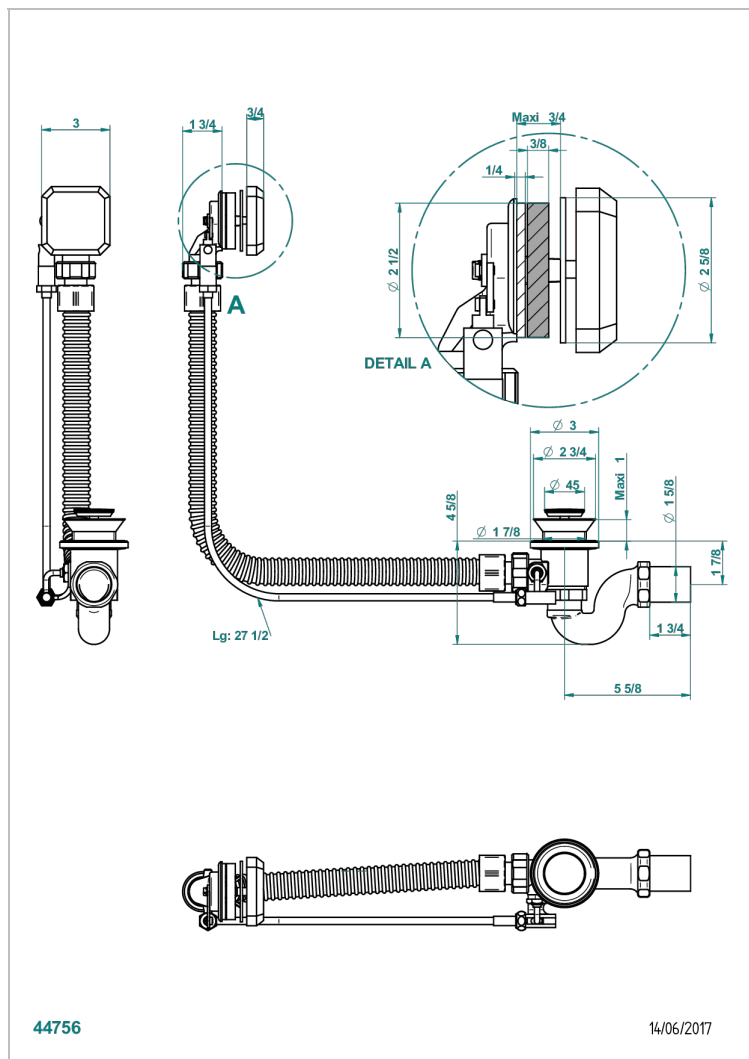

METROPOLIS BLACK CRYSTAL

A2L-300/70

Complete bath pop-up waste 70 cm

THG[®]
PARIS

CHARACTERISTIC

- Métropolis Black crystal
- Complete bath pop-up waste 70 cm

AVAILABLE FINITIONS

Blush PVD - H62
Brass color PVD - H49
Brown bronze color PVD - F33
Gold color PVD - H52
Graphite PVD - H64
Matt Umber PVD - H67