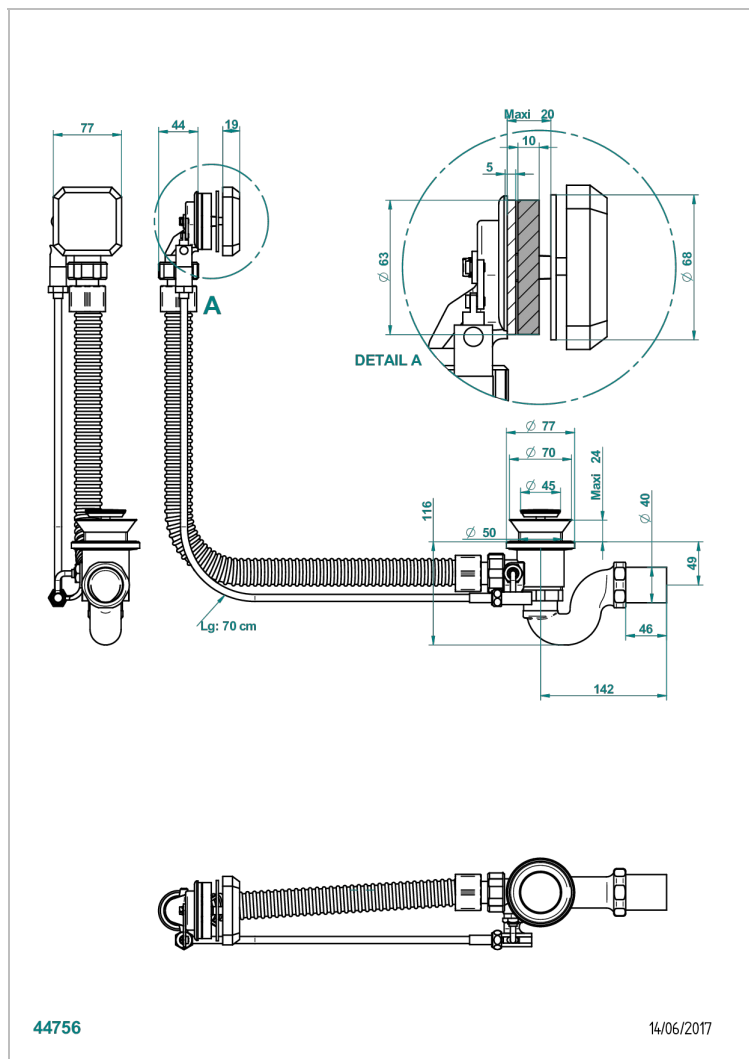

METROPOLIS BLACK CRYSTAL

A2L-300/70

Complete bath pop-up waste 70 cm

THG[®]
PARIS

CHARACTERISTIC

- Métropolis Black crystal
- Complete bath pop-up waste 70 cm

AVAILABLE FINITIONS

Blush PVD - H62
Brass color PVD - H49
Brown bronze color PVD - F33
Gold color PVD - H52
Graphite PVD - H64
Matt Umber PVD - H67