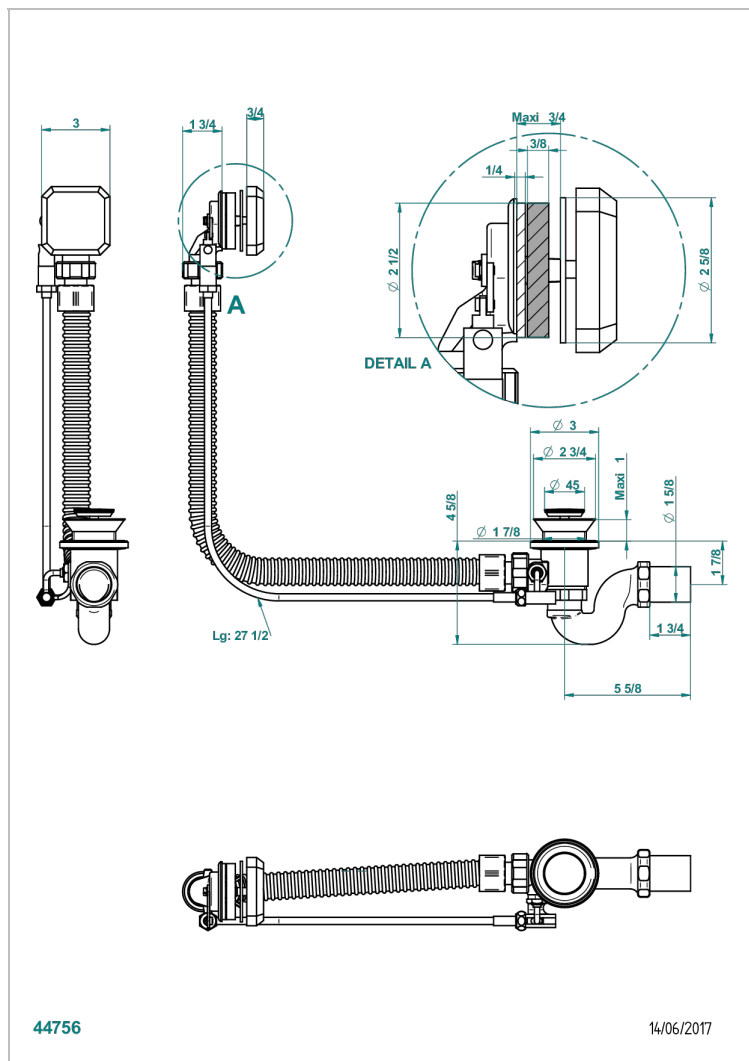

METROPOLIS BLACK CRYSTAL

A2L-300/70

Complete bath pop-up waste 70 cm

CHARACTERISTIC

- Métropolis Black crystal
- Complete bath pop-up waste 70 cm

AVAILABLE FINITIONS

Blush PVD - H62
Brass color PVD - H49
Brown bronze color PVD - F33
Gold color PVD - H52
Graphite PVD - H64
Matt Umber PVD - H67