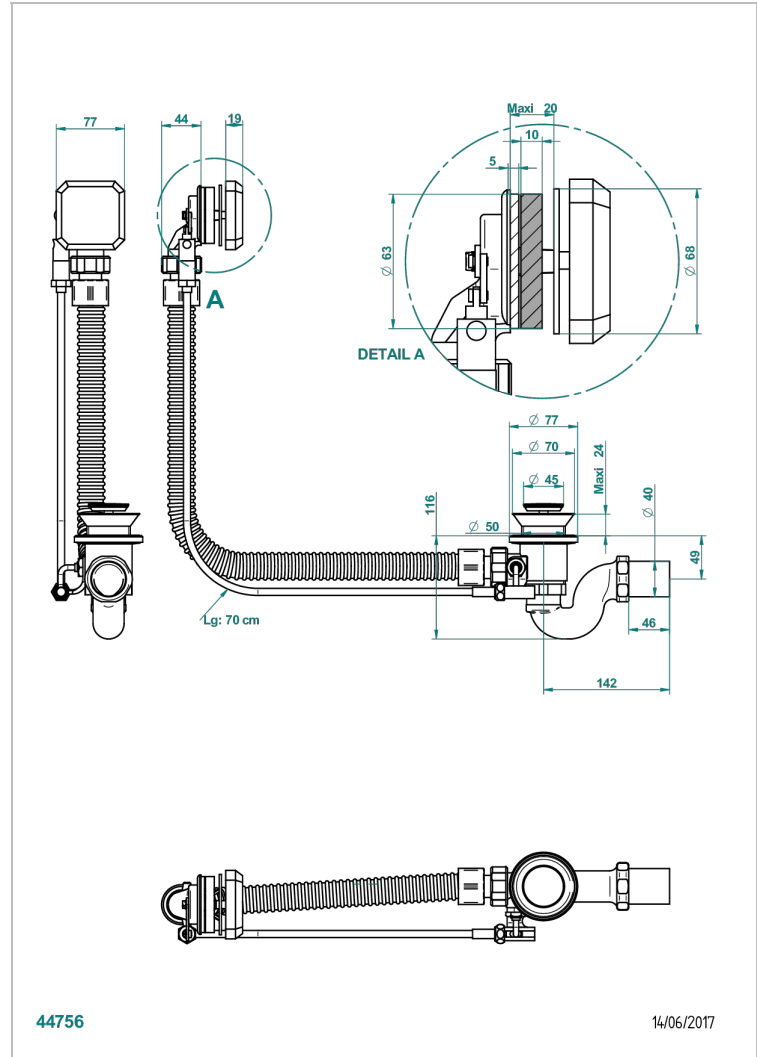

# METROPOLIS CLEAR CRYSTAL WITH LEVER

A2B-300/70

Complete bath pop-up waste 70 cm

THG<sup>®</sup>  
PARIS

## CHARACTERISTIC

- Métropolis Clear crystal with lever
- Complete bath pop-up waste 70 cm

Nickel color PVD - H55  
Polished chrome (color finish) - A02  
Umber PVD - H66

44756

14/06/2017