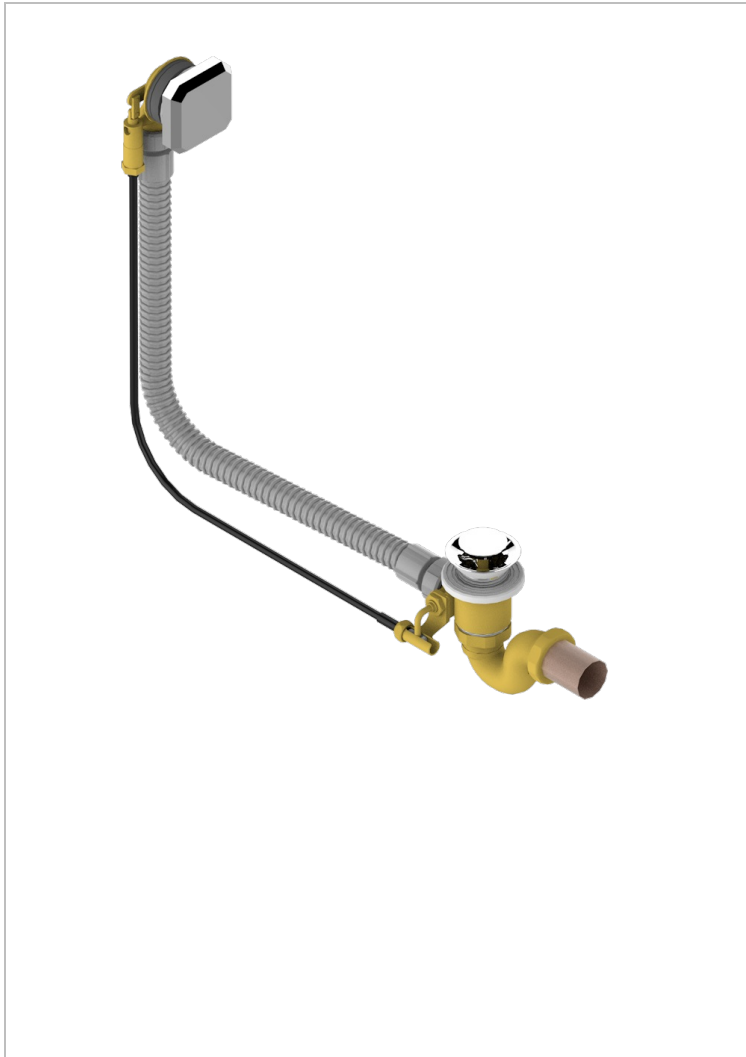

# METROPOLIS CLEAR CRYSTAL WITH LEVER

A2B-300/70

Complete bath pop-up waste 70 cm

THG<sup>®</sup>  
PARIS

## CHARACTERISTIC

- Métropolis Clear crystal with lever
- Complete bath pop-up waste 70 cm

## AVAILABLE FINITIONS

Blush PVD - H62  
Brass color PVD - H49  
Brown bronze color PVD - F33  
Gold color PVD - H52  
Graphite PVD - H64  
Matt Umber PVD - H67

Matt blush PVD - H60  
Matt brass color PVD - H50  
Matt brown bronze color PVD - F34  
Matt gold color PVD - H53  
Matt graphite PVD - H65  
Matt nickel color PVD - H56

Nickel color PVD - H55  
Polished chrome (color finish) - A02  
Umber PVD - H66

44756

14/06/2017