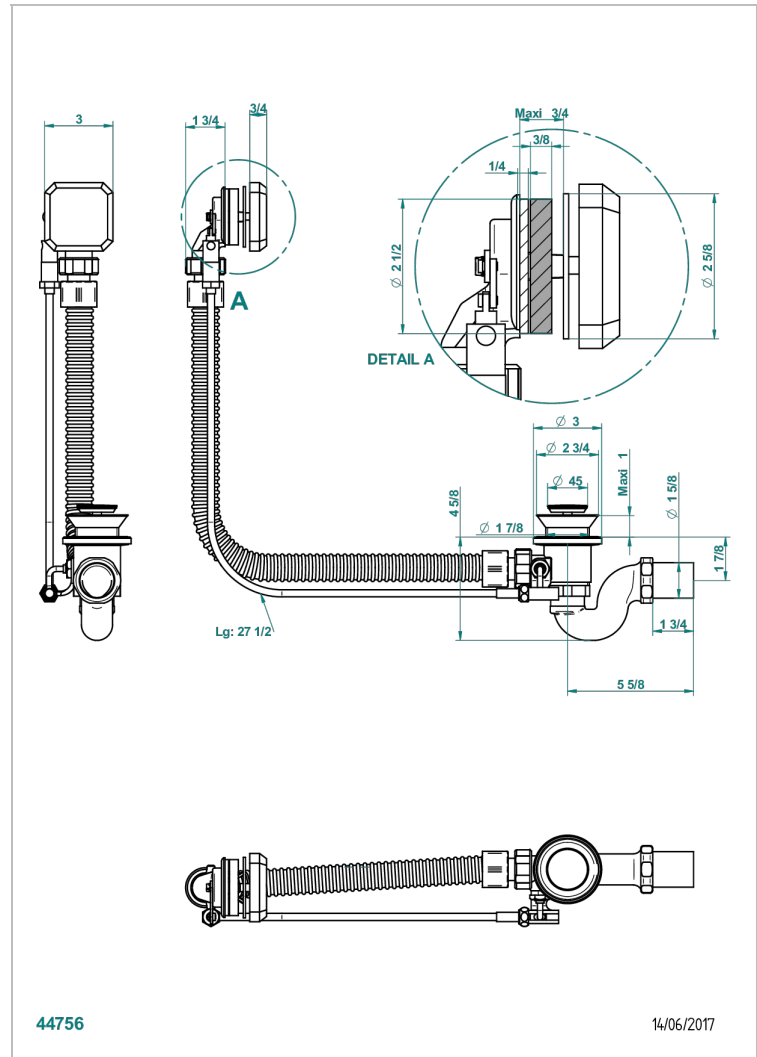

# METROPOLIS CLEAR CRYSTAL WITH LEVER

A2B-300/70

Complete bath pop-up waste 70 cm

THG<sup>®</sup>  
PARIS

## CHARACTERISTIC

- Métropolis Clear crystal with lever
- Complete bath pop-up waste 70 cm