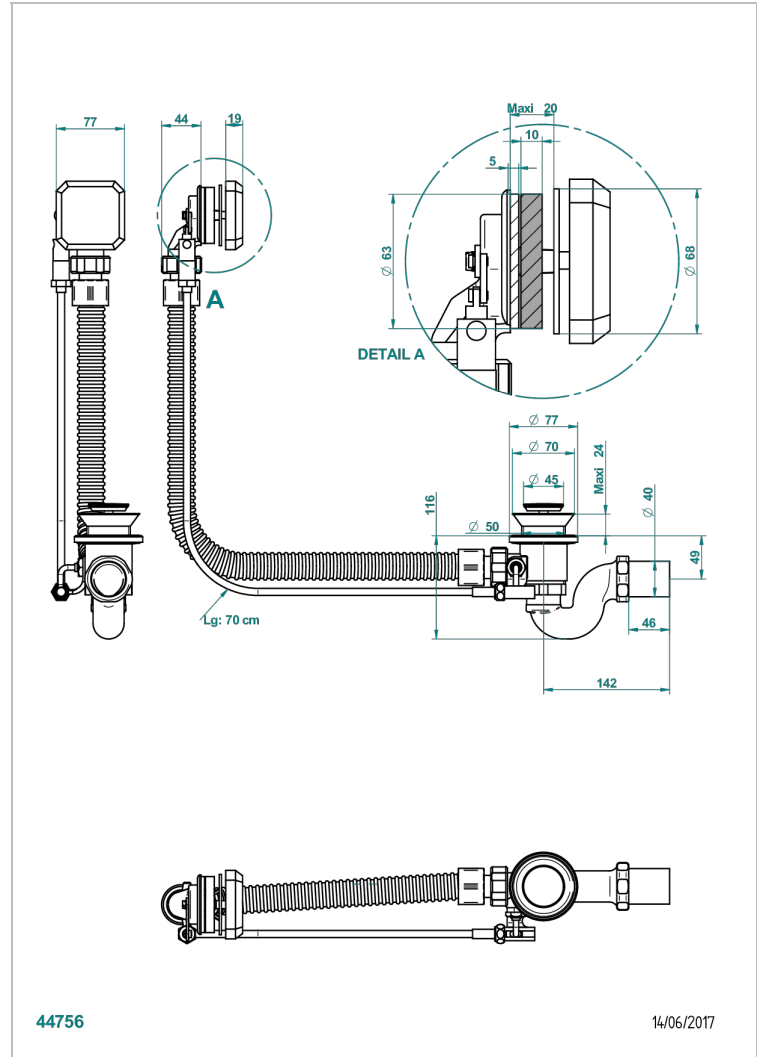

# METROPOLIS CLEAR CRYSTAL

A2A-300/70

Complete bath pop-up waste 70 cm

THG<sup>®</sup>  
PARIS

44756

14/06/2017

## CHARACTERISTIC

- Métropolis Clear crystal
- Complete bath pop-up waste 70 cm