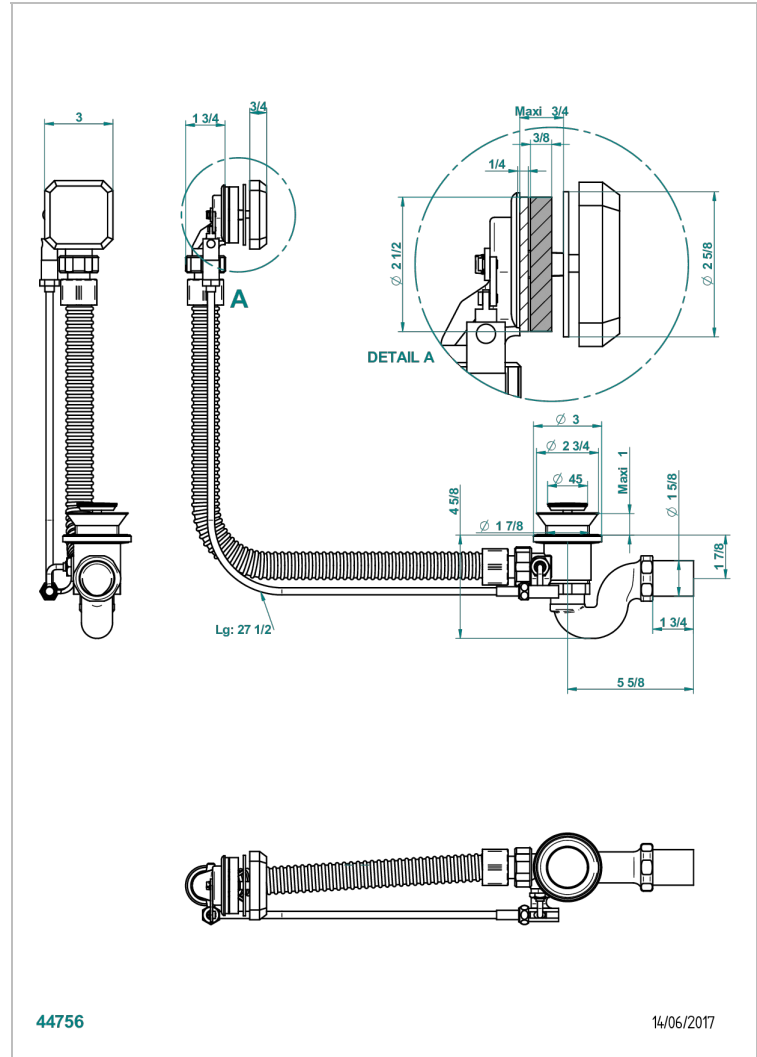

METROPOLIS CLEAR CRYSTAL

A2A-300/70

Complete bath pop-up waste 70 cm

THG[®]
PARIS

CHARACTERISTIC

- Métropolis Clear crystal
- Complete bath pop-up waste 70 cm

AVAILABLE FINITIONS

Blush PVD - H62
Brass color PVD - H49
Brown bronze color PVD - F33
Gold color PVD - H52
Graphite PVD - H64
Matt Umber PVD - H67