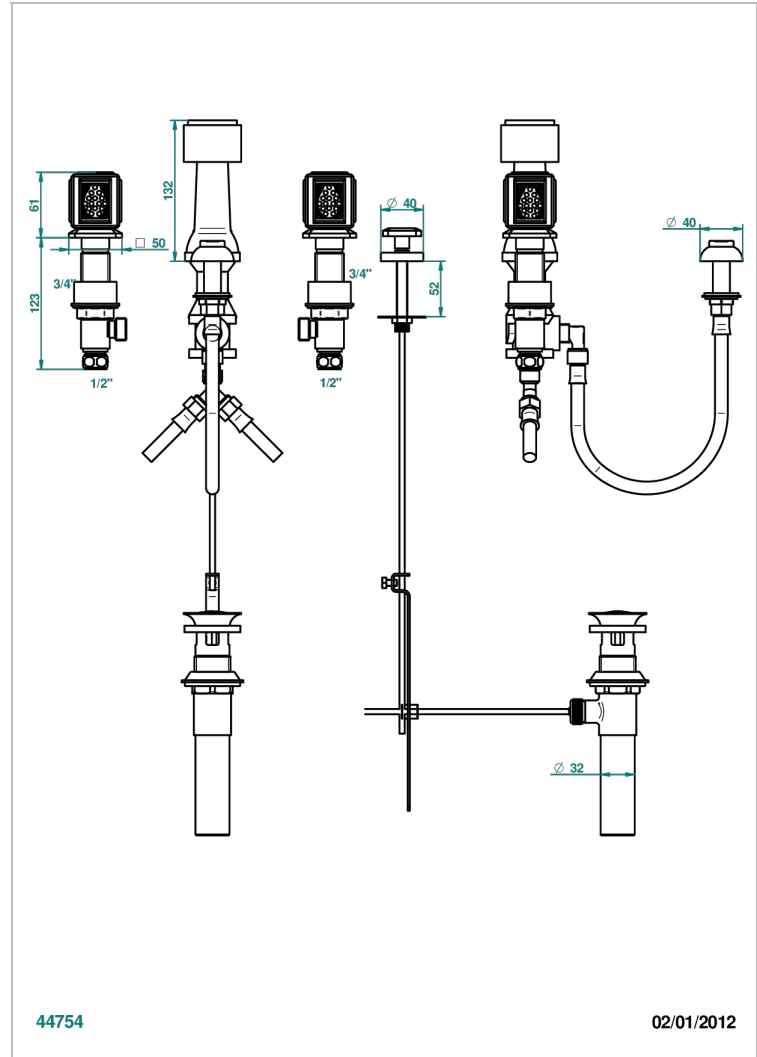

METROPOLIS CLEAR CRYSTAL

A2A-207KA

Deck mounted 3-hole bidet with vertical spray, vacuum breaker and drain

44754

02/01/2012

CHARACTERISTIC

- ASME : ASME A112.18.1-2011/CSA B125.1-11

STANDARDS