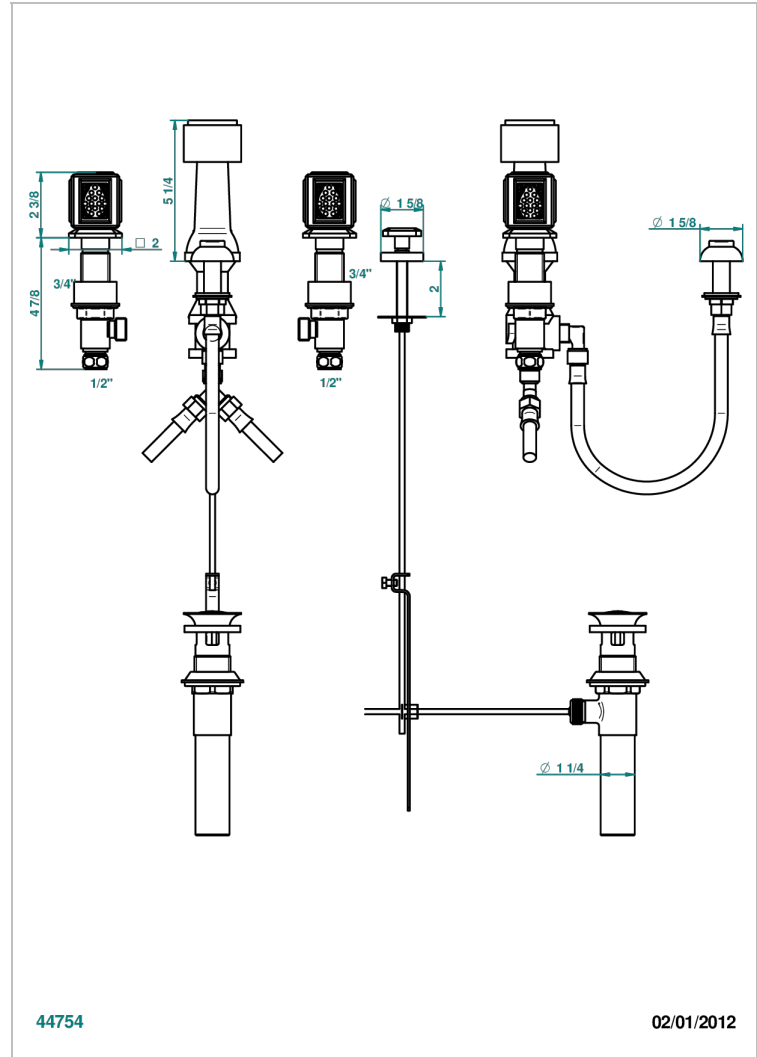

METROPOLIS CLEAR CRYSTAL

A2A-207KA

Deck mounted 3-hole bidet with vertical spray, vacuum breaker and drain

44754

02/01/2012

CHARACTERISTIC

- ASME : ASME A112.18.1-2011/CSA B125.1-11

STANDARDS