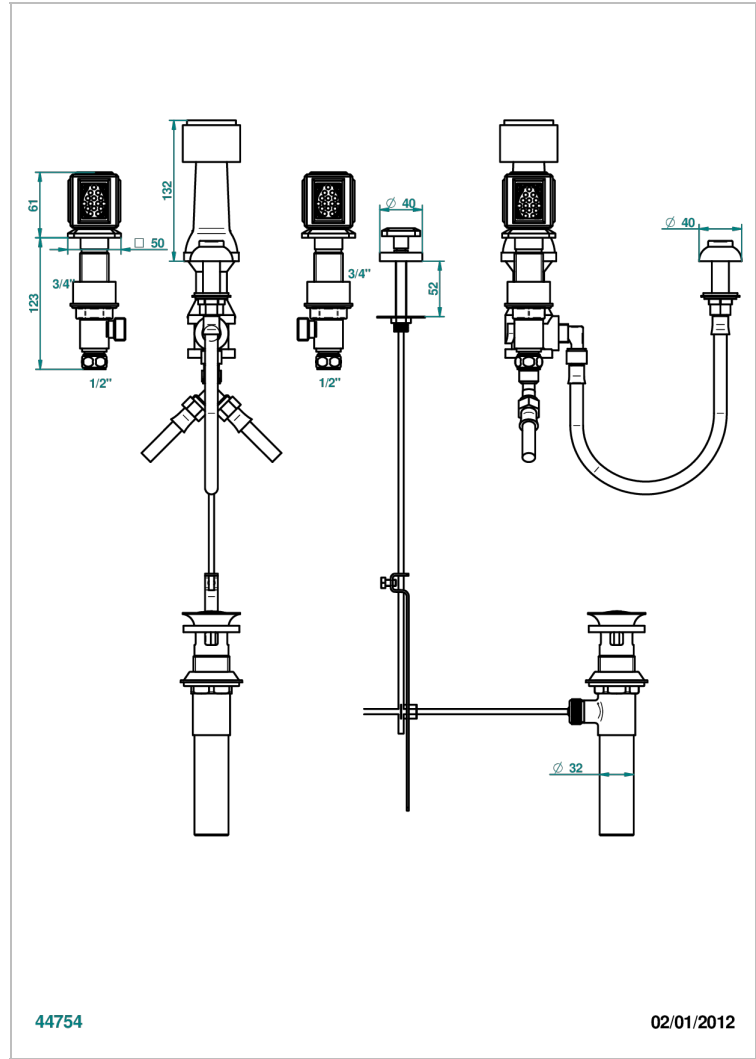

METROPOLIS CLEAR CRYSTAL

A2A-207KA

Bidet Faucet with vertical spray, drain and vacuum breaker, for bidet Kohler

44754

02/01/2012

CHARACTERISTIC

- ASME : ASME A112.18.1-2011/CSA B125.1-11

STANDARDS