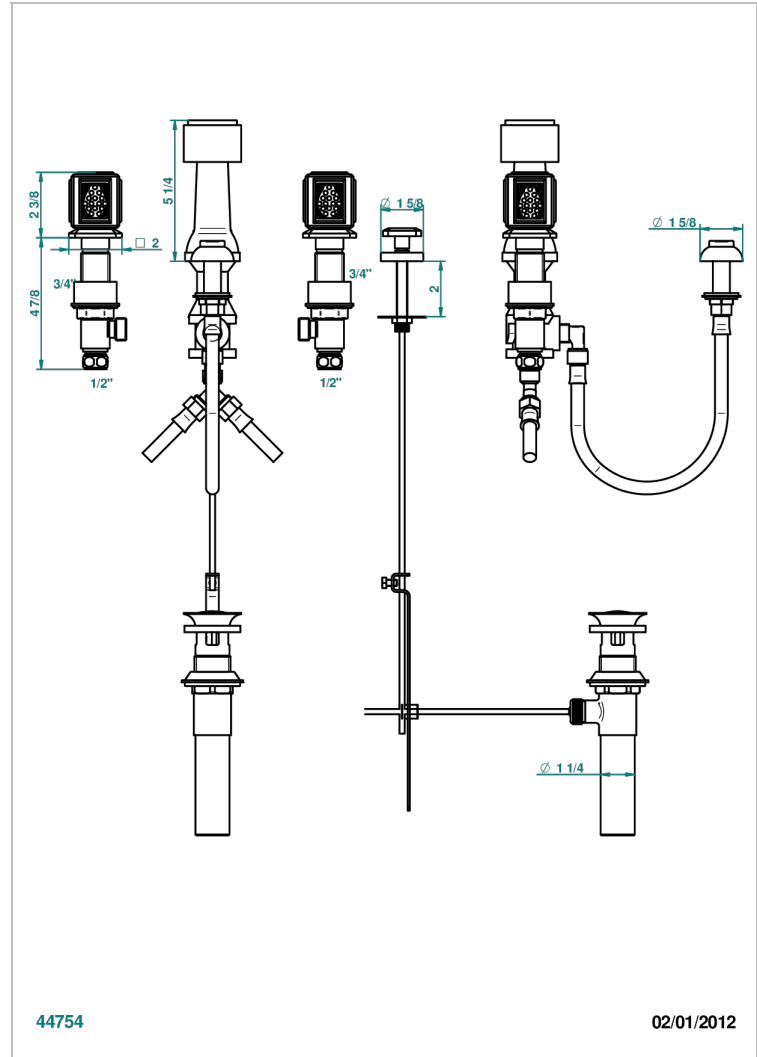

# METROPOLIS CLEAR CRYSTAL

A2A-207KA

Bidet Faucet with vertical spray, drain and vacuum breaker, for bidet Kohler

44754

02/01/2012