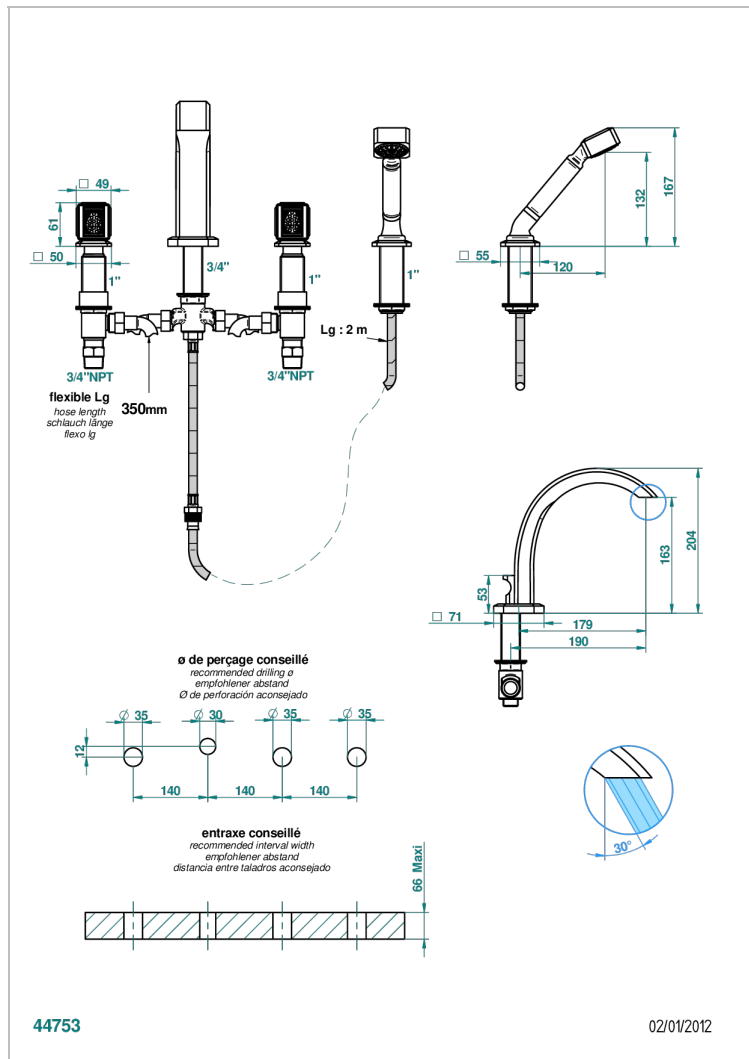

# METROPOLIS CRISTAL CLARO

A2A-112BGUS

Roman tub set with diverter spout and handshower, 3/4"