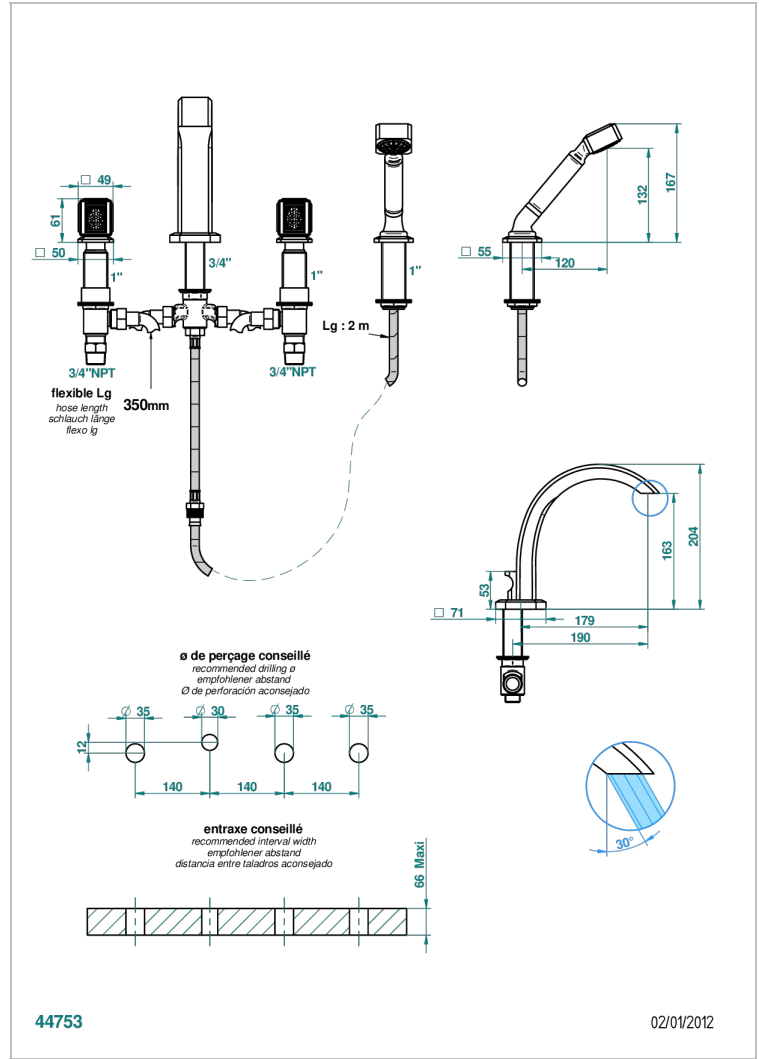

METROPOLIS CLEAR CRYSTAL

A2A-112BGUS

Roman tub set with diverter spout and handshower, 3/4" valves

CHARACTERISTIC

- ASME : ASME A112.18.1-2011/CSA B125.1-11

STANDARDS

AVAILABLE FINITIONS

Black nickel - D24

Matt gold color PVD - H53

Matt graphite PVD - H65

Matt nickel (American satin) - C01

Matt nickel color PVD - H56

Nickel antique / Sovereign - H28

Nickel color PVD - H55

Nickel polished - B01

Rose Gold - F27