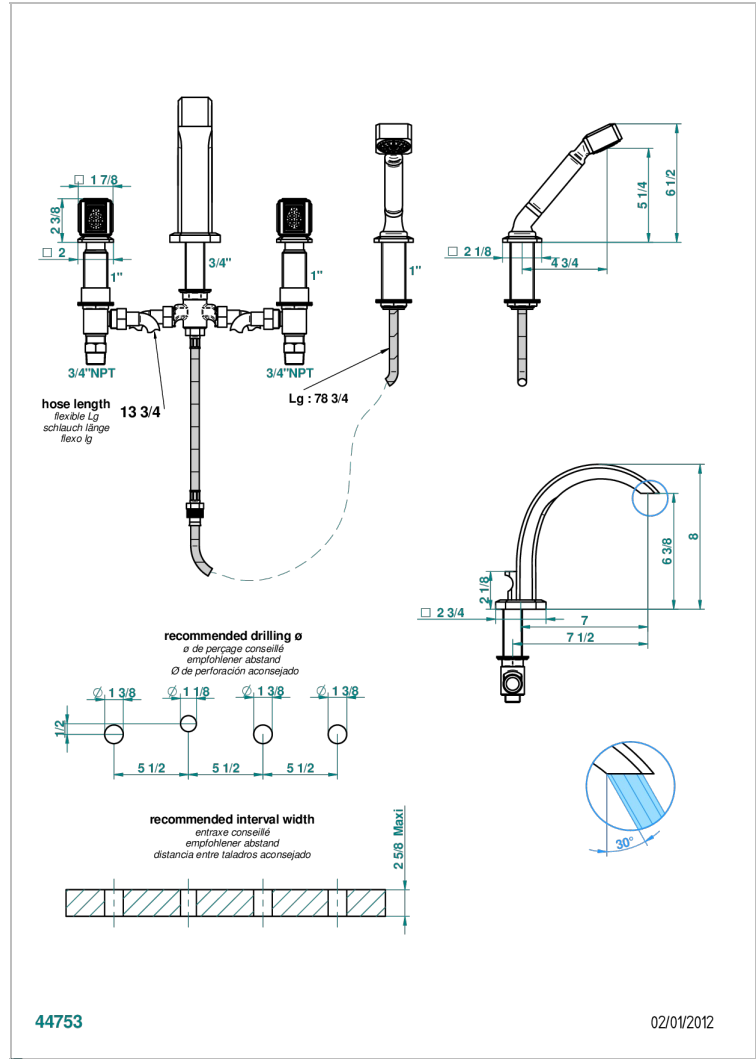

# METROPOLIS CLEAR CRYSTAL

A2A-112BGUS

Roman tub set with diverter spout and handshower, 3/4" valves

THG<sup>®</sup>  
PARIS