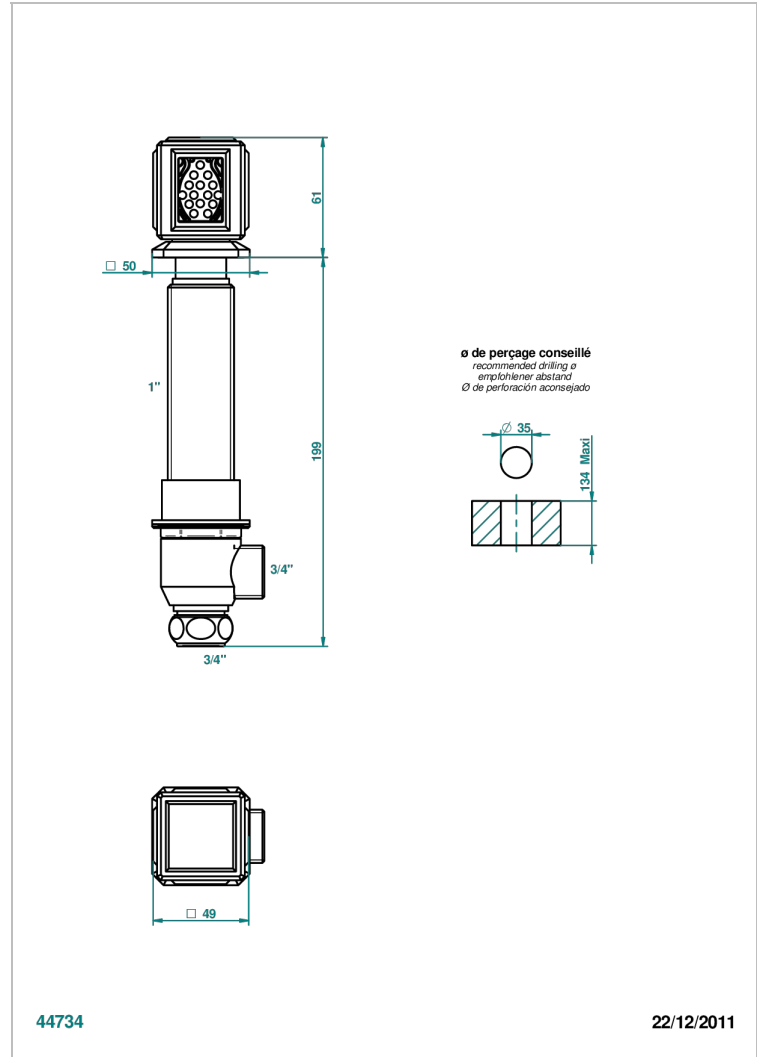

METROPOLIS CRISTAL CLARO

A2A-36M

Deck valve 3/4 inch with trim for extra thick deck

THG[®]
PARIS

CARACTERÍSTICAS

- Métropolis cristal claro
- Deck valve 3/4 inch with trim for extra thick deck

ACABADOS DISPONIBLES