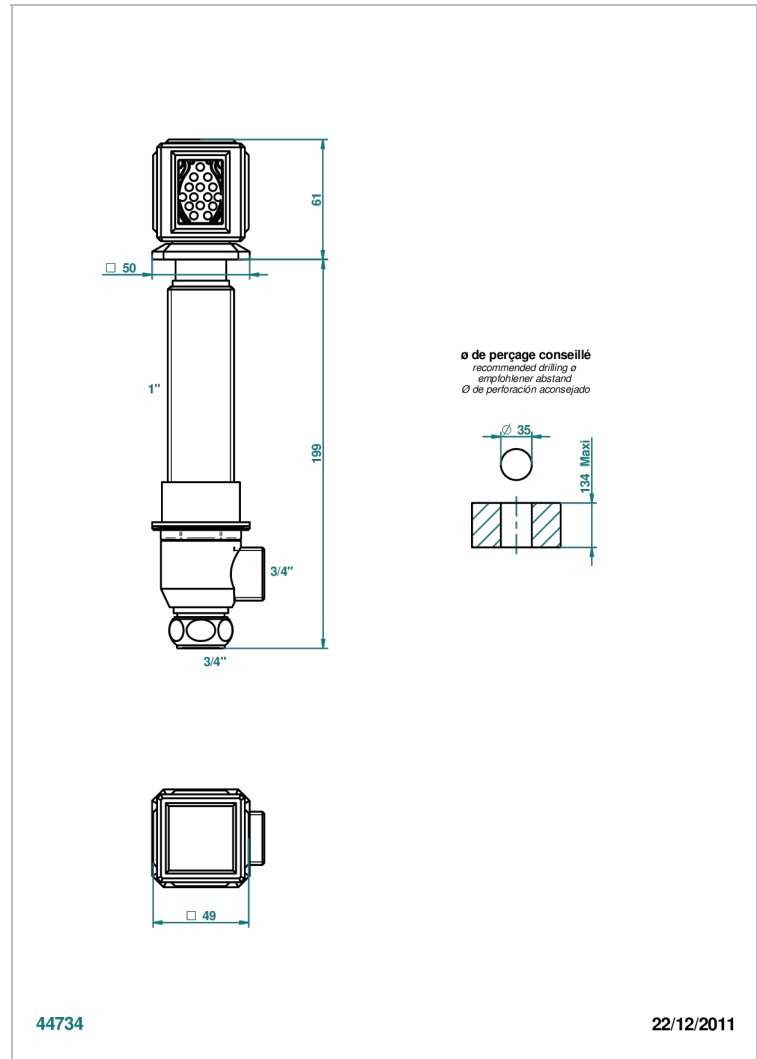

METROPOLIS CLEAR CRYSTAL

A2A-36M

Deck valve 3/4 inch with trim for extra thick deck

CHARACTERISTIC

- Métropolis Clear crystal
- Deck valve 3/4 inch with trim for extra thick deck

AVAILABLE FINITIONS

Antique nickel - H28
Black ceram - D30
Blush PVD - H62
Brass color PVD - H49
Brown bronze color PVD - F33
Gold color PVD - H52