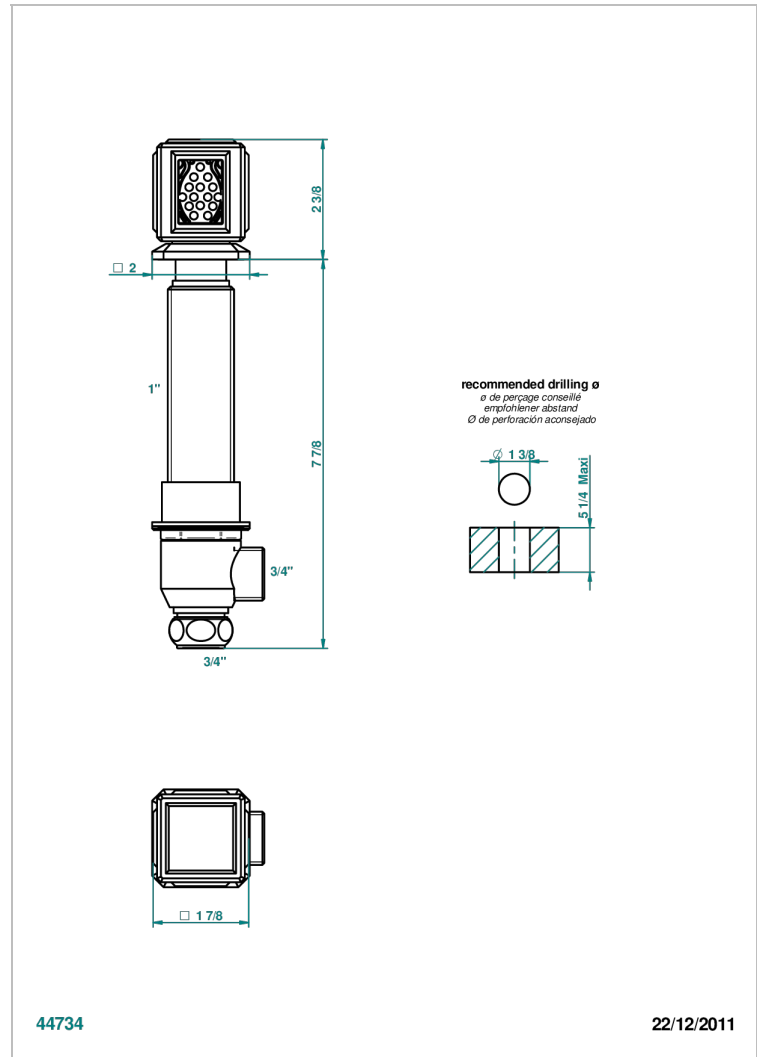

METROPOLIS CRISTAL CLARO

A2A-36M

Deck valve 3/4 inch with trim for extra thick deck

THG[®]
PARIS

CARACTERÍSTICAS

- Métopolis cristal claro
- Deck valve 3/4 inch with trim for extra thick deck

ACABADOS DISPONIBLES