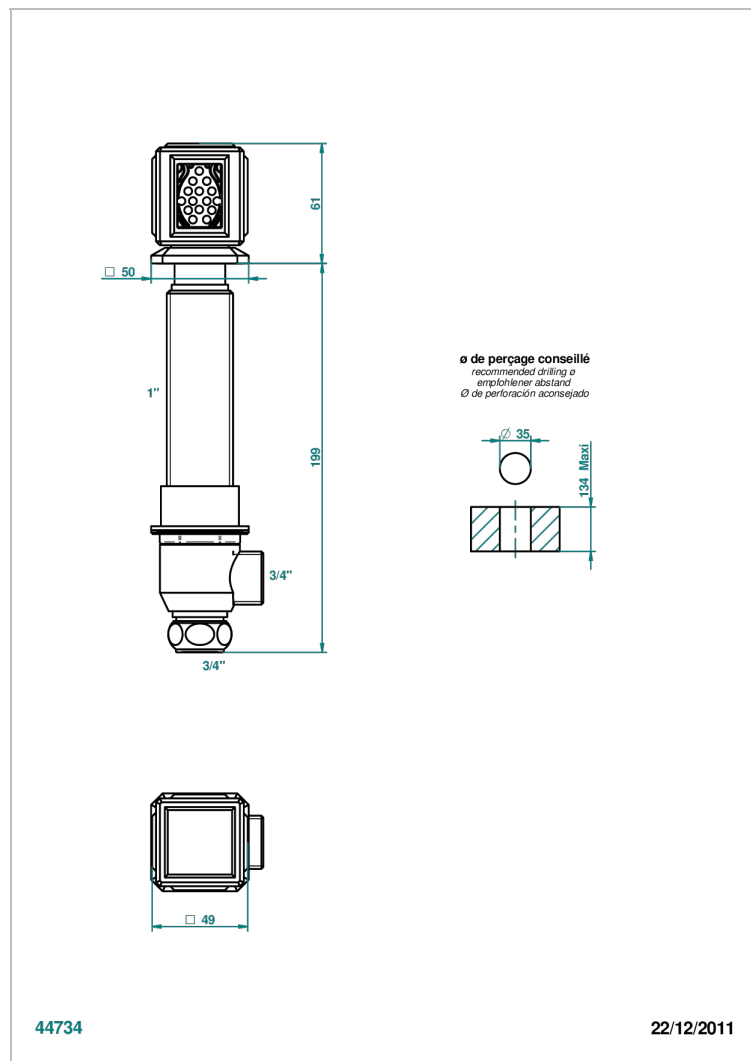

METROPOLIS CLEAR CRYSTAL

A2A-36M

Deck valve 3/4 inch with trim for extra thick deck

CHARACTERISTIC

- Métropolis Clear crystal
- Deck valve 3/4 inch with trim for extra thick deck

AVAILABLE FINITIONS

Antique nickel - H28
Black ceram - D30
Blush PVD - H62
Brass color PVD - H49
Brown bronze color PVD - F33
Gold color PVD - H52