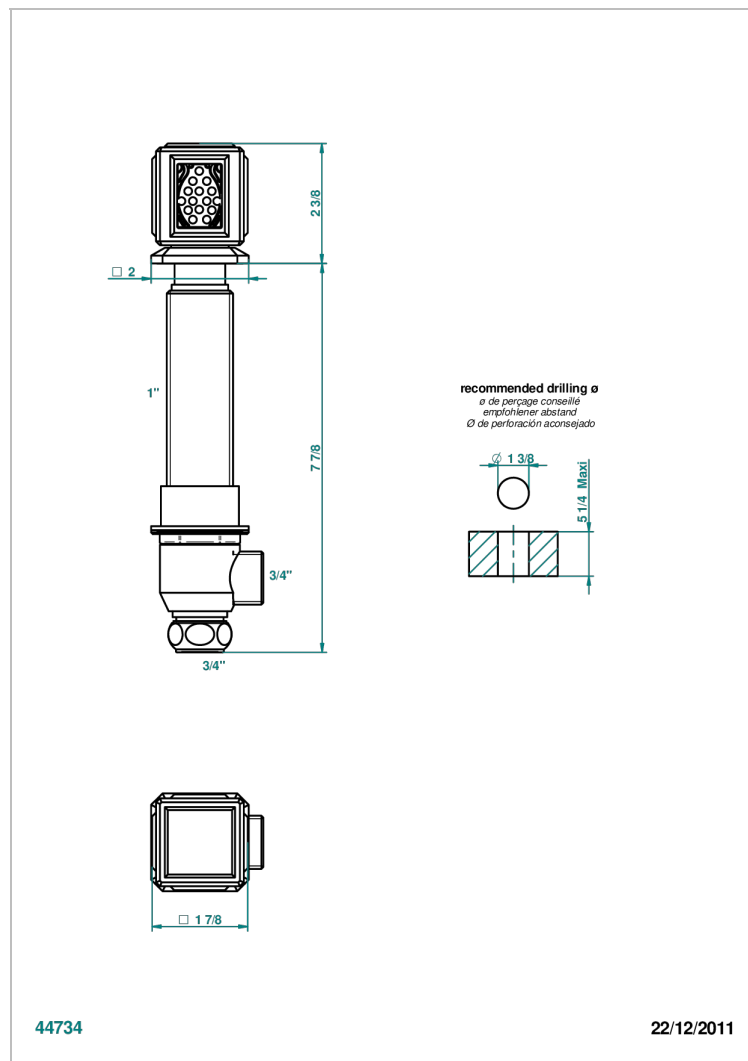

METROPOLIS CLEAR CRYSTAL

A2A-36M

Deck valve 3/4 inch with trim for extra thick deck

CHARACTERISTIC

- Métropolis Clear crystal
- Deck valve 3/4 inch with trim for extra thick deck

AVAILABLE FINITIONS

Antique nickel - H28
 Black ceram - D30
 Blush PVD - H62
 Brass color PVD - H49
 Brown bronze color PVD - F33
 Gold color PVD - H52