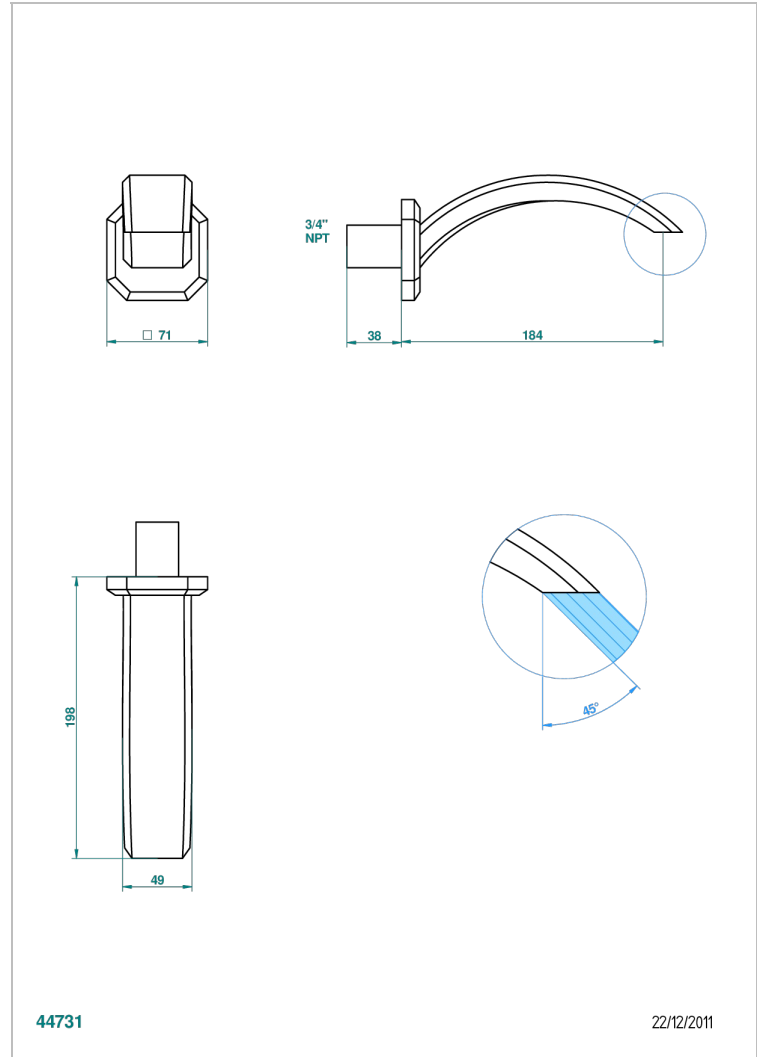

# METROPOLIS BLACK CRYSTAL WITH LEVER HANDLES

A2M-22G/US

Wall mounted tub spout