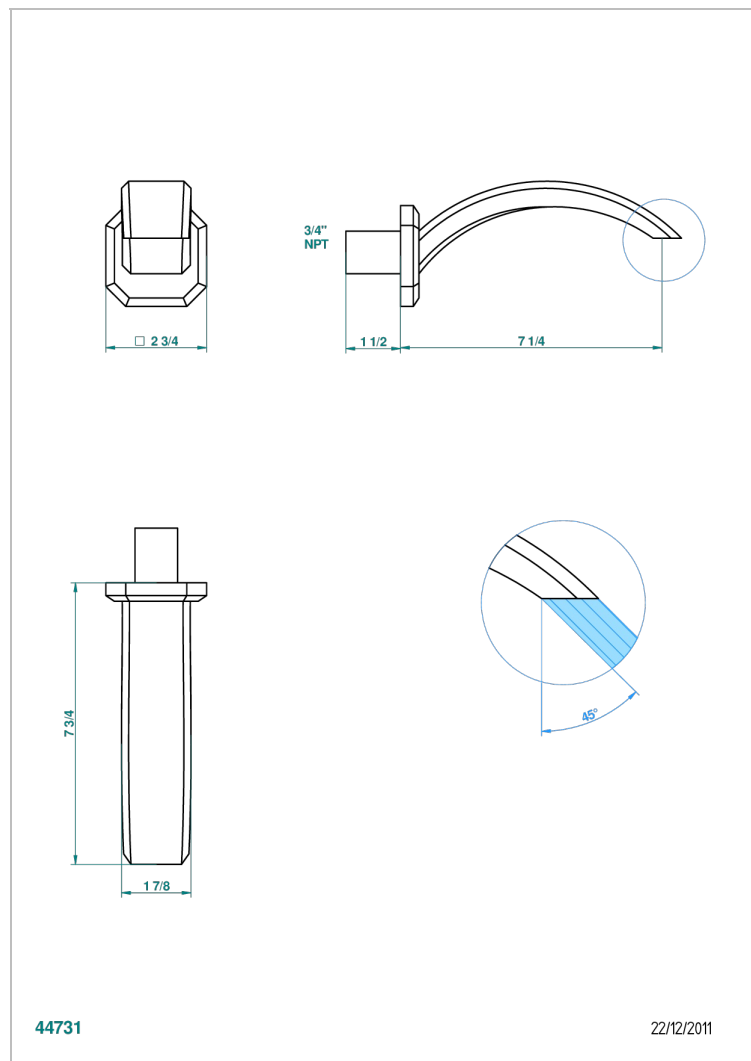

METROPOLIS BLACK CRYSTAL WITH LEVER HANDLES

A2M-22G/US

Wall mounted tub spout

CHARACTERISTIC

- ASME : ASME A112.18.1-2011/CSA B125.1-11

STANDARDS

AVAILABLE FINITIONS

Black ceram - D30
Blush PVD - H62
Brass color PVD - H49
Brown bronze color PVD - F33
Chrome polished - A02
Chrome polished / gold polished - G02

Matt nickel color PVD - H56
Nickel antique / Sovereign - H28
Nickel color PVD - H55
Nickel polished - B01
Soft gold - F30
Soft matt gold - F31

Umber PVD - H66