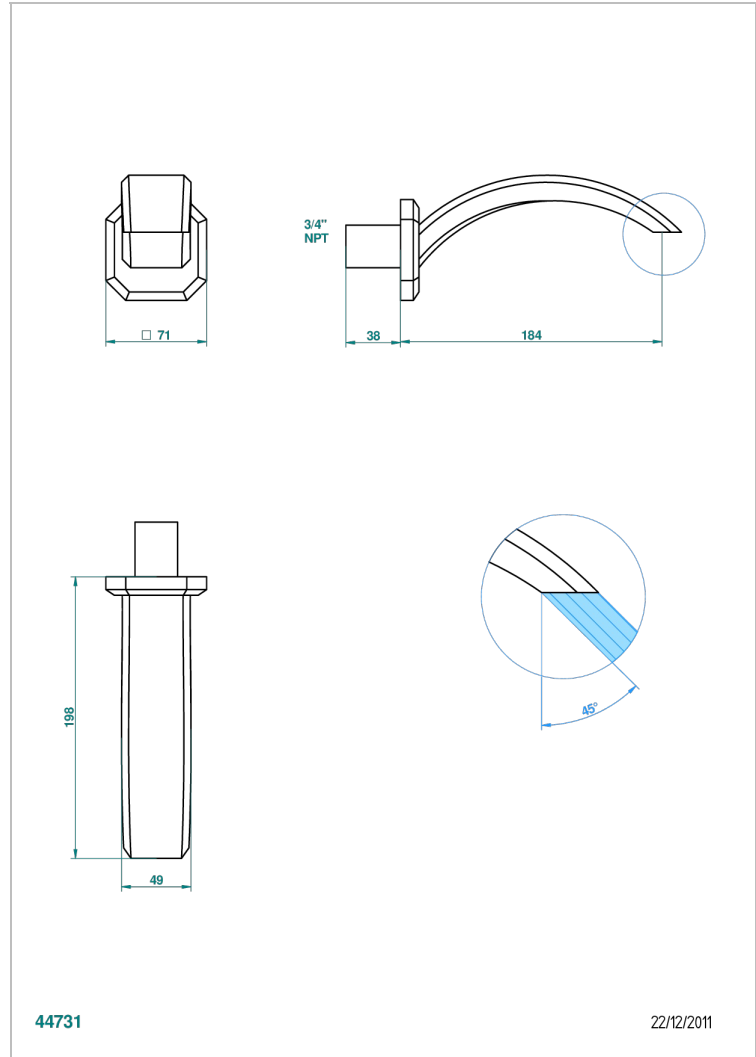

METROPOLIS BLACK CRYSTAL

A2L-22G/US

Wall mounted tub spout

THG[®]
PARIS

44731

22/12/2011

CHARACTERISTIC

- ASME : ASME A112.18.1-2011/CSA B125.1-11

STANDARDS

AVAILABLE FINITIONS

Black ceram - D30
Blush PVD - H62
Brass color PVD - H49
Brown bronze color PVD - F33
Chrome polished - A02
Chrome polished / gold polished - G02

Gold color PVD - H52
Gold mat - F07
Gold polished - F01
Graphite PVD - H64
Matt Umber PVD - H67
Matt blush PVD - H60