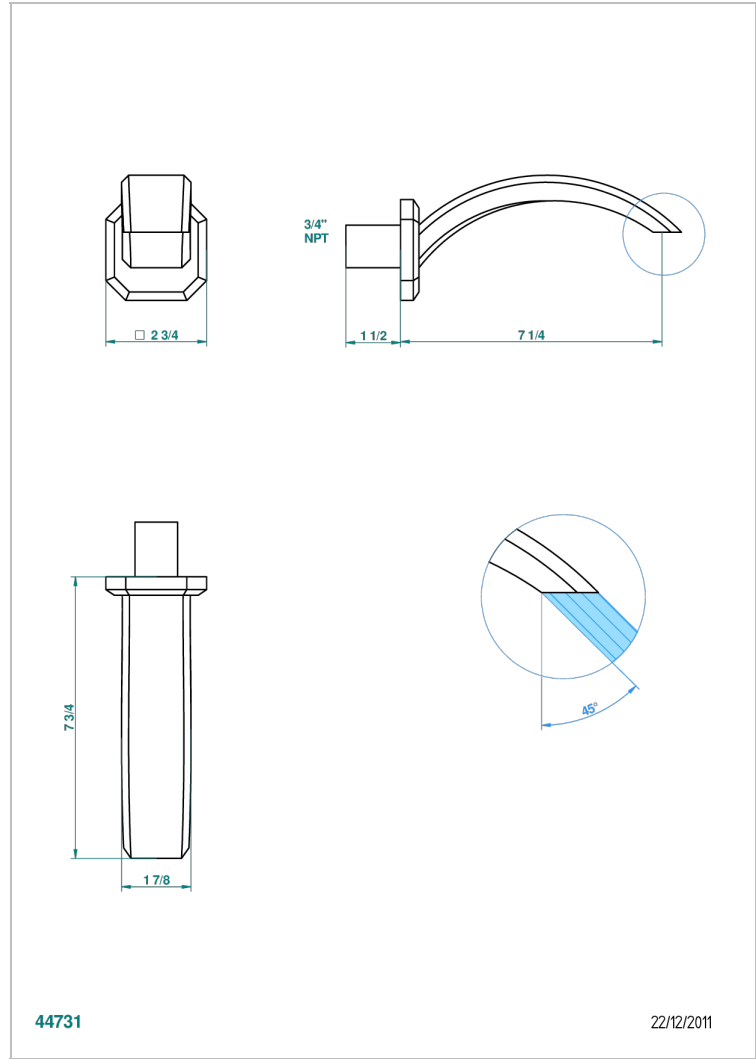

METROPOLIS BLACK CRYSTAL

A2L-22G/US

Wall mounted tub spout

THG[®]
PARIS

CHARACTERISTIC

- ASME : ASME A112.18.1-2011/CSA B125.1-11

STANDARDS

AVAILABLE FINITIONS