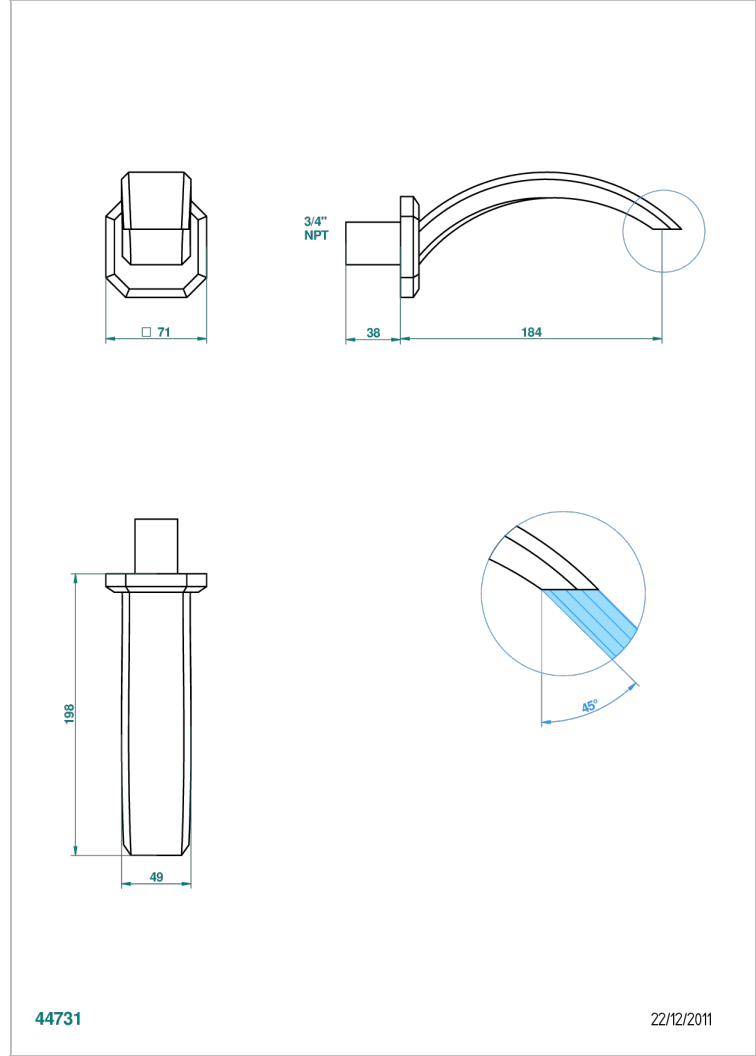

METROPOLIS CLEAR CRYSTAL WITH LEVER HANDLES

A2B-22G/US

Wall mounted tub spout

CHARACTERISTIC

- ASME : ASME A112.18.1-2011/CSA B125.1-11

STANDARDS

AVAILABLE FINITIONS

Black ceram - D30
Blush PVD - H62
Brass color PVD - H49
Brown bronze color PVD - F33
Chrome polished - A02
Chrome polished / gold polished - G02

Matt nickel color PVD - H56
Nickel antique / Sovereign - H28
Nickel color PVD - H55
Nickel polished - B01
Soft gold - F30
Soft matt gold - F31

Umber PVD - H66