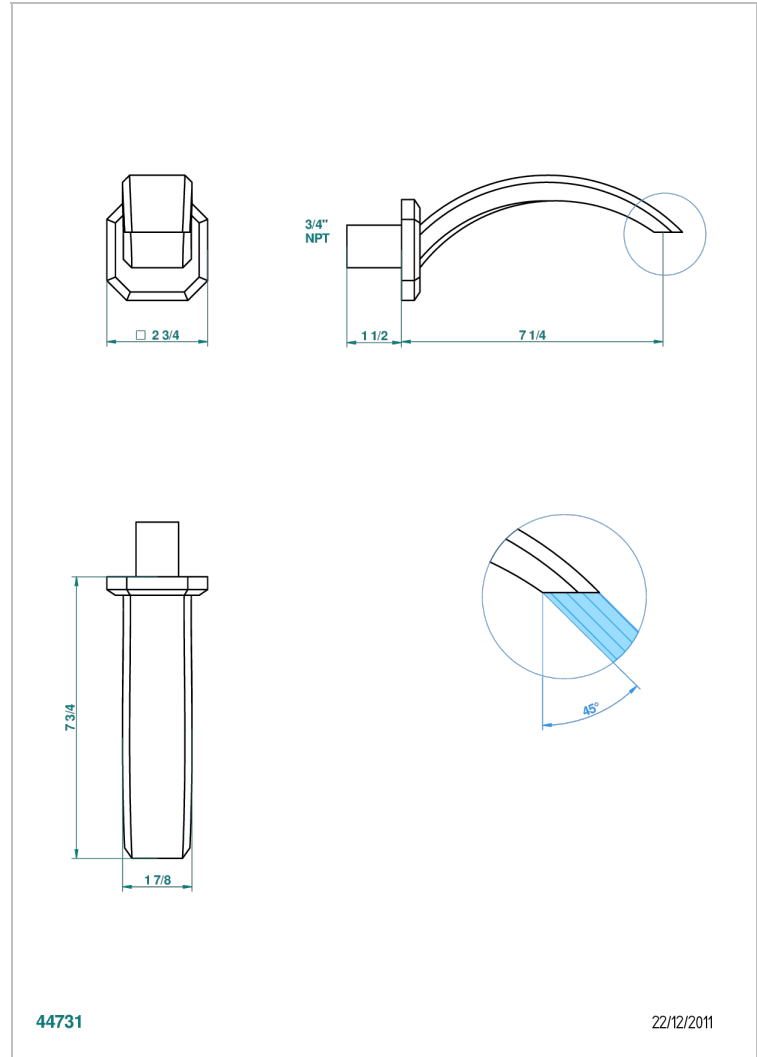

METROPOLIS CLEAR CRYSTAL WITH LEVER HANDLES

A2B-22G/US

Wall mounted tub spout

44731

22/12/2011

CHARACTERISTIC

- ASME : ASME A112.18.1-2011/CSA B125.1-11

STANDARDS