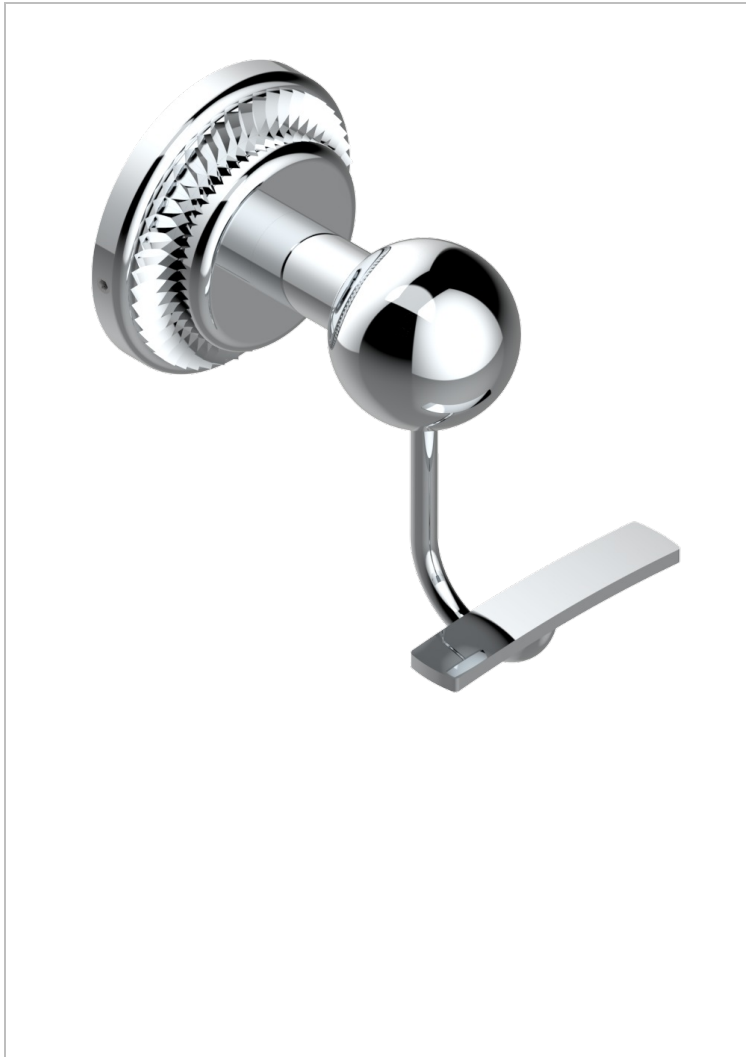

DIPLOMATE ROYALE

U4D-510

Robe hook

THG[®]
PARIS

CHARACTERISTIC

- Diplome Royale
- Robe hook

AVAILABLE FINITIONS

Antique nickel - H28
Black ceram - D30
Blush PVD - H62
Brass color PVD - H49
Brown bronze color PVD - F33
Gold color PVD - H52

Graphite PVD - H64
Lacquered light bronze - D01
Matt Umber PVD - H67
Matt blush PVD - H60
Matt brass color PVD - H50
Matt brown bronze color PVD - F34

Matt chrome - C02
Matt gold - F07
Matt gold color PVD - H53
Matt graphite PVD - H65
Matt nickel (color finish) - C01
Matt nickel color PVD - H56

Nickel color PVD - H55
Polished chrome (color finish) - A02
Polished chrome / Polished gold (color finish) - G02
Polished gold (color finish) - F01
Polished nickel - B01
Soft gold - F30

Soft matt gold - F31
Umber PVD - H66
Varnished matt antique red copper (color finish) - H07