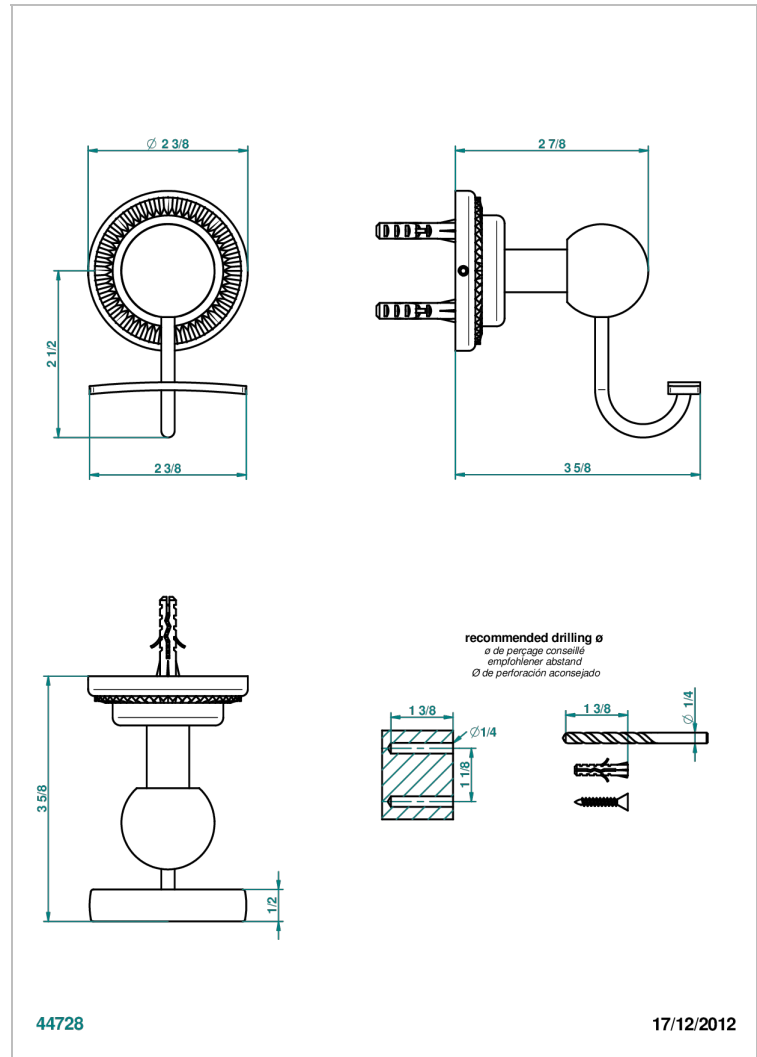

DIPLOMATE ROYALE

U4D-510

Robe hook

THG[®]
PARIS

CHARACTERISTIC

- Diplome Royale
- Robe hook

AVAILABLE FINITIONS

Antique nickel - H28
Black ceram - D30
Blush PVD - H62
Brass color PVD - H49
Brown bronze color PVD - F33
Gold color PVD - H52

Nickel color PVD - H55
Polished chrome (color finish) - A02
Polished chrome / Polished gold (color finish) - G02
Polished gold (color finish) - F01
Polished nickel - B01
Soft gold - F30

Soft matt gold - F31
Umber PVD - H66
Varnished matt antique red copper (color finish) - H07