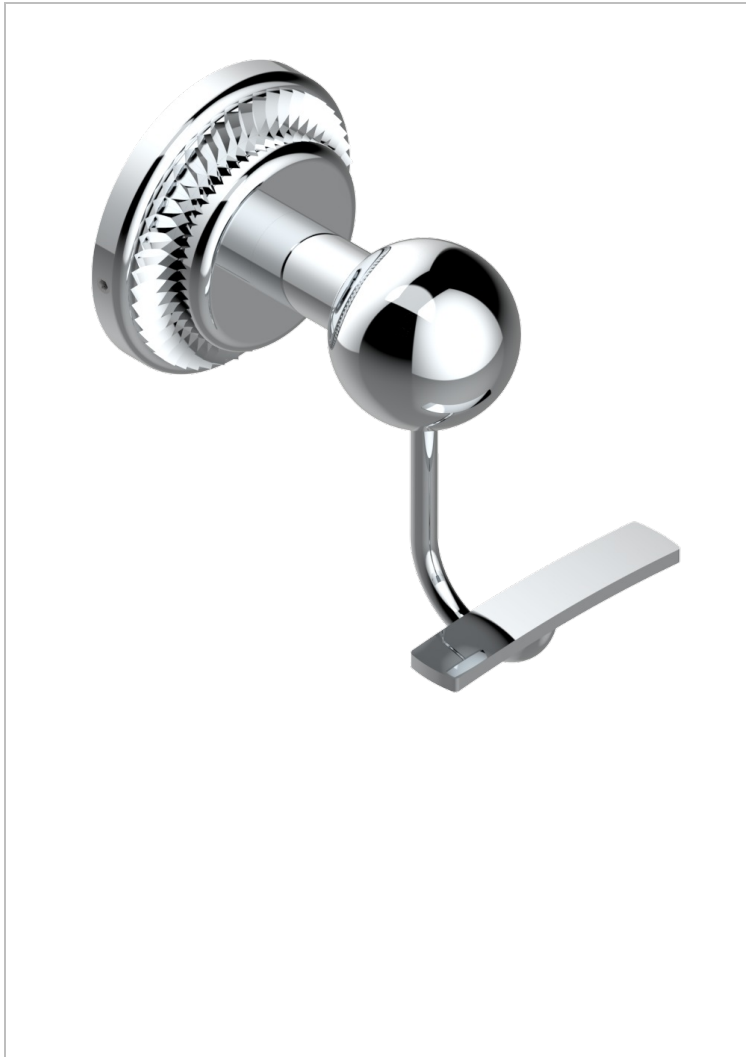

# DIPLOMATE ROYALE

U4D-510

Robe hook

THG<sup>®</sup>  
PARIS

## CHARACTERISTIC

- Diplome Royale
- Robe hook

## AVAILABLE FINITIONS

Antique nickel - H28  
Black ceram - D30  
Blush PVD - H62  
Brass color PVD - H49  
Brown bronze color PVD - F33  
Gold color PVD - H52

Graphite PVD - H64  
Lacquered light bronze - D01  
Matt Umber PVD - H67  
Matt blush PVD - H60  
Matt brass color PVD - H50  
Matt brown bronze color PVD - F34