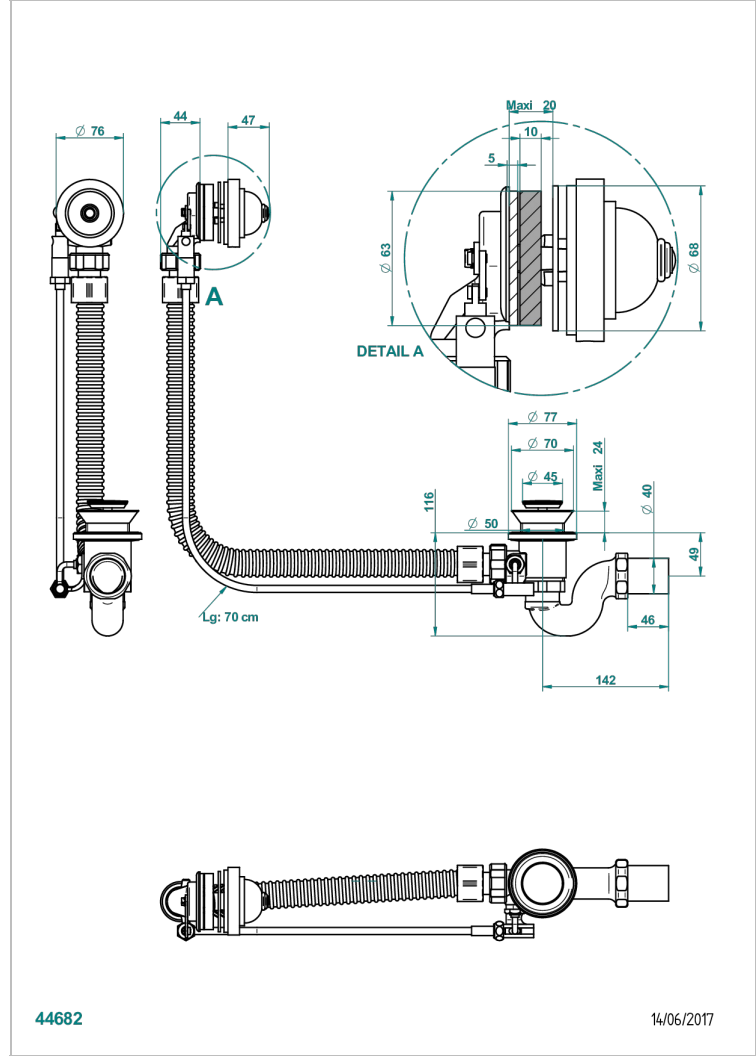

# TROCADERO MALACHITE

U7A-300/70

Complete bath pop-up waste 70 cm

## CHARACTERISTIC

- Trocadéro Malachite
- Complete bath pop-up waste 70 cm

- Nickel color PVD - H55
- Polished chrome (color finish) - A02
- Umber PVD - H66

44682

14/06/2017