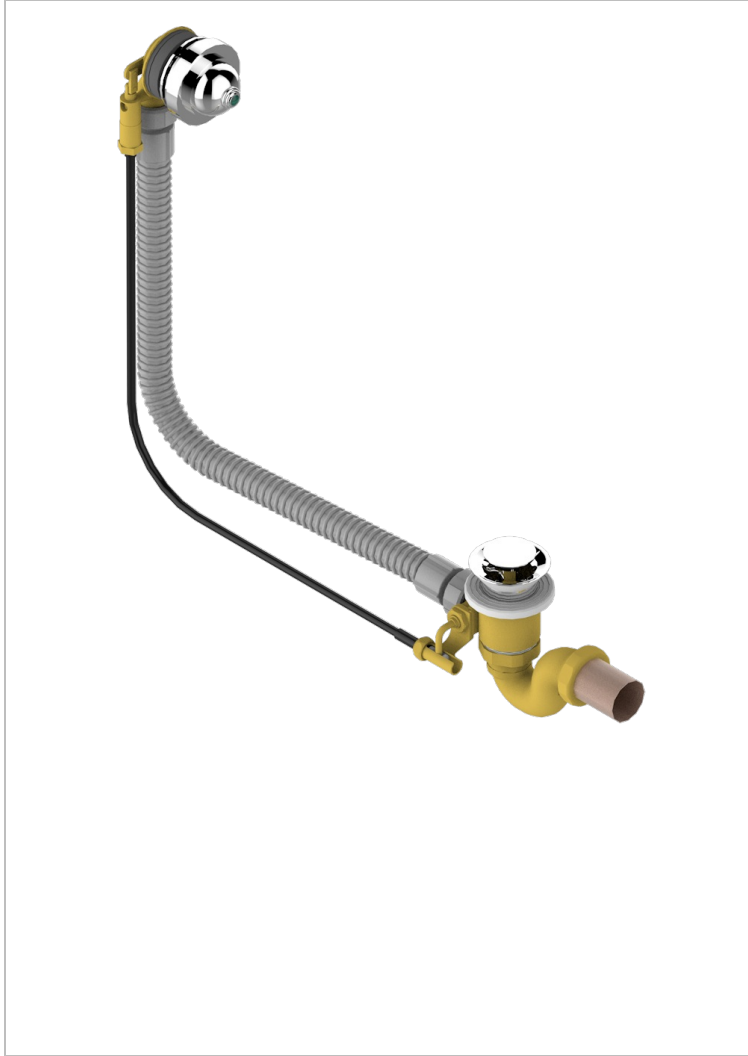

# TROCADERO MALACHITE

U7A-300/70

Complete bath pop-up waste 70 cm

## CHARACTERISTIC

- Trocadéro Malachite
- Complete bath pop-up waste 70 cm

## AVAILABLE FINITIONS

- Blush PVD - H62
- Brass color PVD - H49
- Brown bronze color PVD - F33
- Gold color PVD - H52
- Graphite PVD - H64
- Matt Umber PVD - H67

- Matt blush PVD - H60
- Matt brass color PVD - H50
- Matt brown bronze color PVD - F34
- Matt gold color PVD - H53
- Matt graphite PVD - H65
- Matt nickel color PVD - H56

- Nickel color PVD - H55
- Polished chrome (color finish) - A02
- Umber PVD - H66

44682

14/06/2017