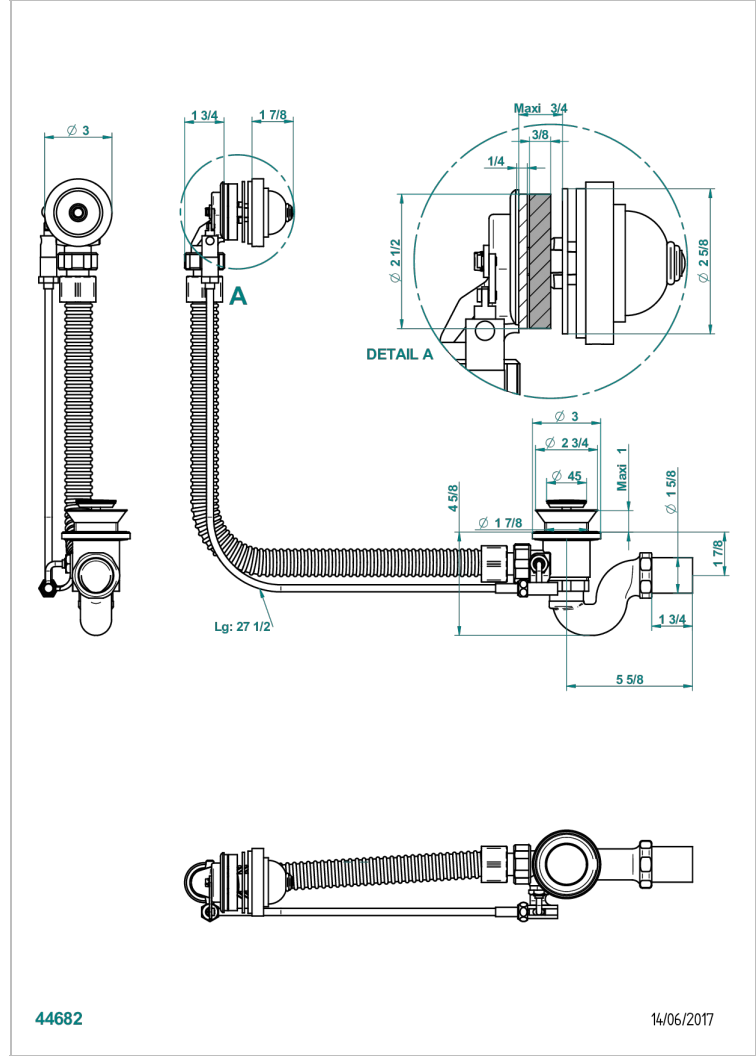

TROCADERO MALACHITE

U7A-300/70

Complete bath pop-up waste 70 cm

THG[®]
PARIS

44682

14/06/2017

CHARACTERISTIC

- Trocadéro Malachite
- Complete bath pop-up waste 70 cm

Nickel color PVD - H55
Polished chrome (color finish) - A02
Umber PVD - H66