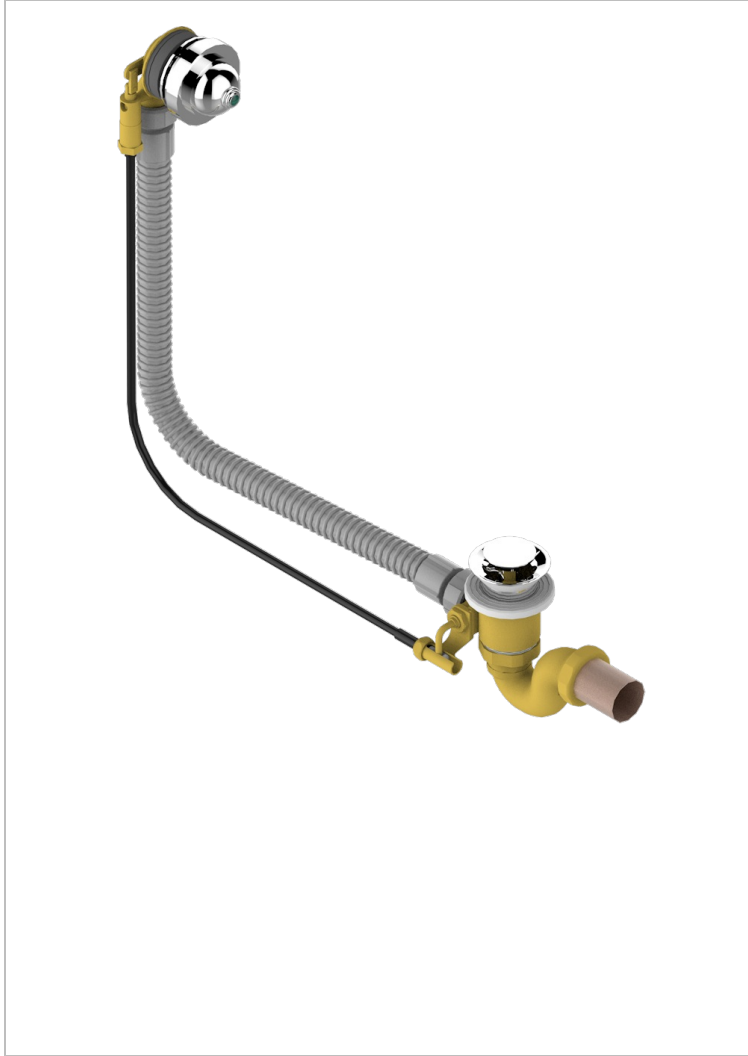

TROCADERO MALACHITE

U7A-300/70

Complete bath pop-up waste 70 cm

THG[®]
PARIS

44682

14/06/2017

CHARACTERISTIC

- Trocadéro Malachite
- Complete bath pop-up waste 70 cm

AVAILABLE FINITIONS

Blush PVD - H62
Brass color PVD - H49
Brown bronze color PVD - F33
Gold color PVD - H52
Graphite PVD - H64
Matt Umber PVD - H67

Matt blush PVD - H60
Matt brass color PVD - H50
Matt brown bronze color PVD - F34
Matt gold color PVD - H53
Matt graphite PVD - H65
Matt nickel color PVD - H56

Nickel color PVD - H55
Polished chrome (color finish) - A02
Umber PVD - H66