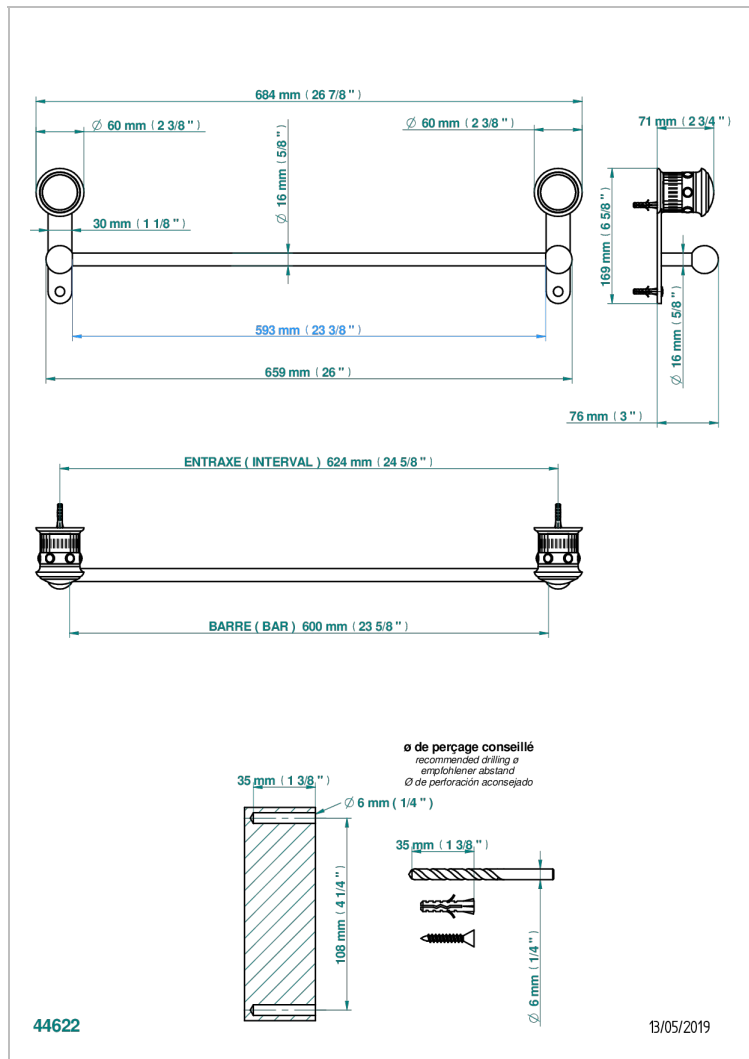

TROCADERO LAPIS LAZULI

U7B-514/60

Towel bar, 24" long

THG[®]
PARIS

CHARACTERISTIC

- Trocadero Lapis Lazuli
- Towel bar, 24" long

AVAILABLE FINITIONS

Black ceram - D30
Blush PVD - H62
Brass color PVD - H49
Brown bronze color PVD - F33
Chrome polished - AO2
Chrome polished / gold polished - G02