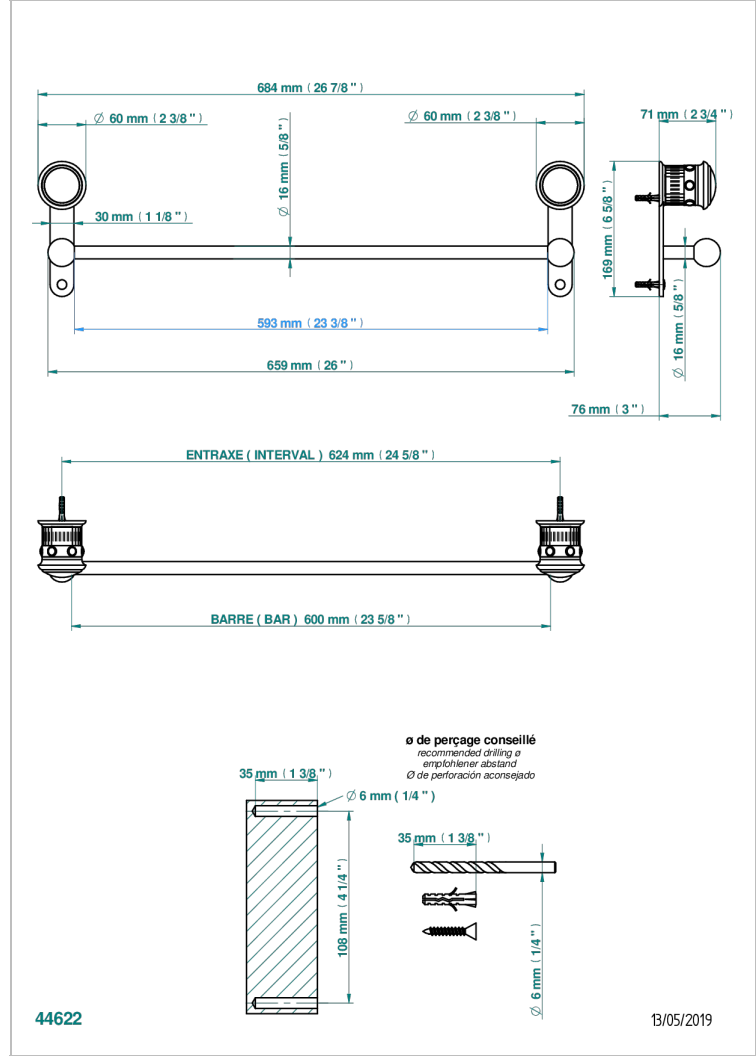

TROCADERO LAPIS LAZULI

U7B-514/60

Single towel rail, fixed rail, length: 600 mm

CHARACTERISTIC

- Trocadero Lapis Lazuli
- Single towel rail, fixed rail, length: 600 mm

AVAILABLE FINITIONS

Antique nickel - H28
Black ceram - D30
Blush PVD - H62
Brass color PVD - H49
Brown bronze color PVD - F33
Gold color PVD - H52