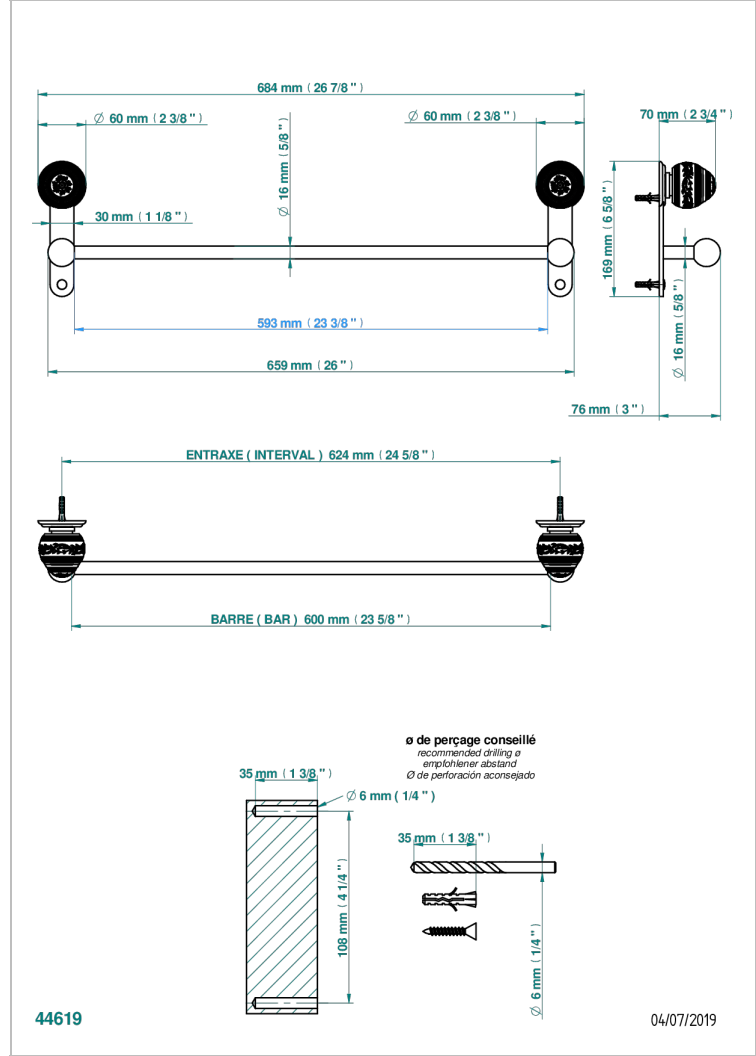

MARQUISE GOLD DECOR

A7F-514/60

Single towel rail, fixed rail, length: 600 mm

CHARACTERISTIC

- Marquise Gold decor
- Single towel rail, fixed rail, length: 600 mm

AVAILABLE FINITIONS

Antique nickel - H28
Black ceram - D30
Blush PVD - H62
Brass color PVD - H49
Brown bronze color PVD - F33
Gold color PVD - H52