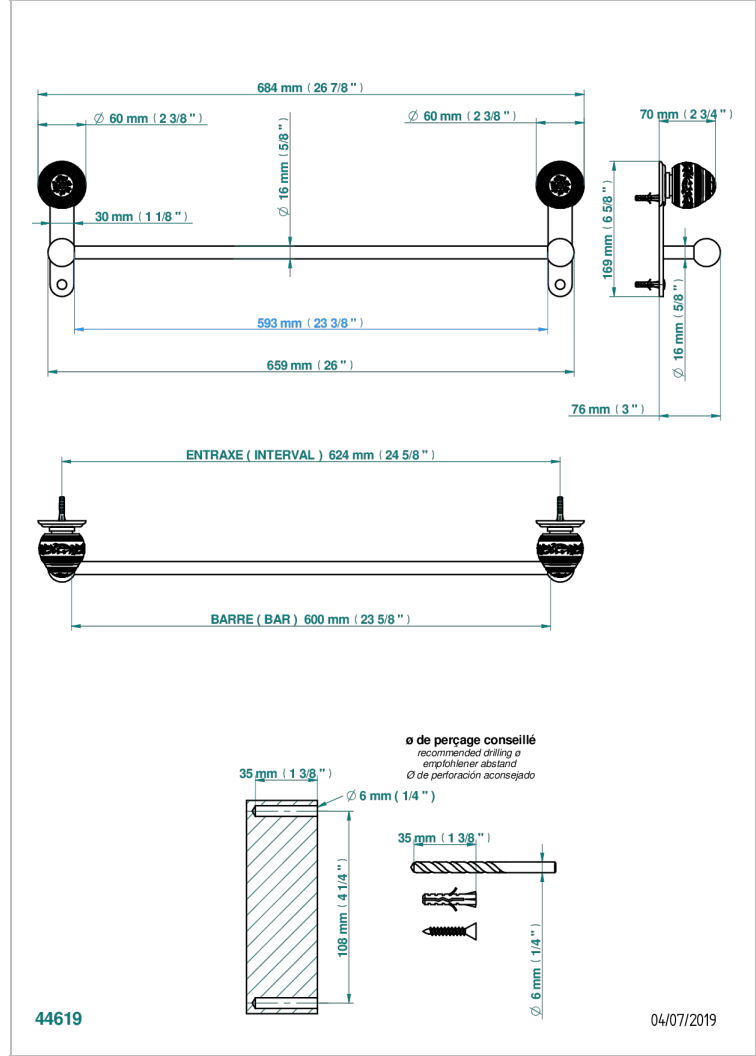

# MARQUISE GOLD DECOR

A7F-514/60

Single towel rail, fixed rail, length: 600 mm

## CHARACTERISTIC

- Marquise Gold decor
- Single towel rail, fixed rail, length: 600 mm