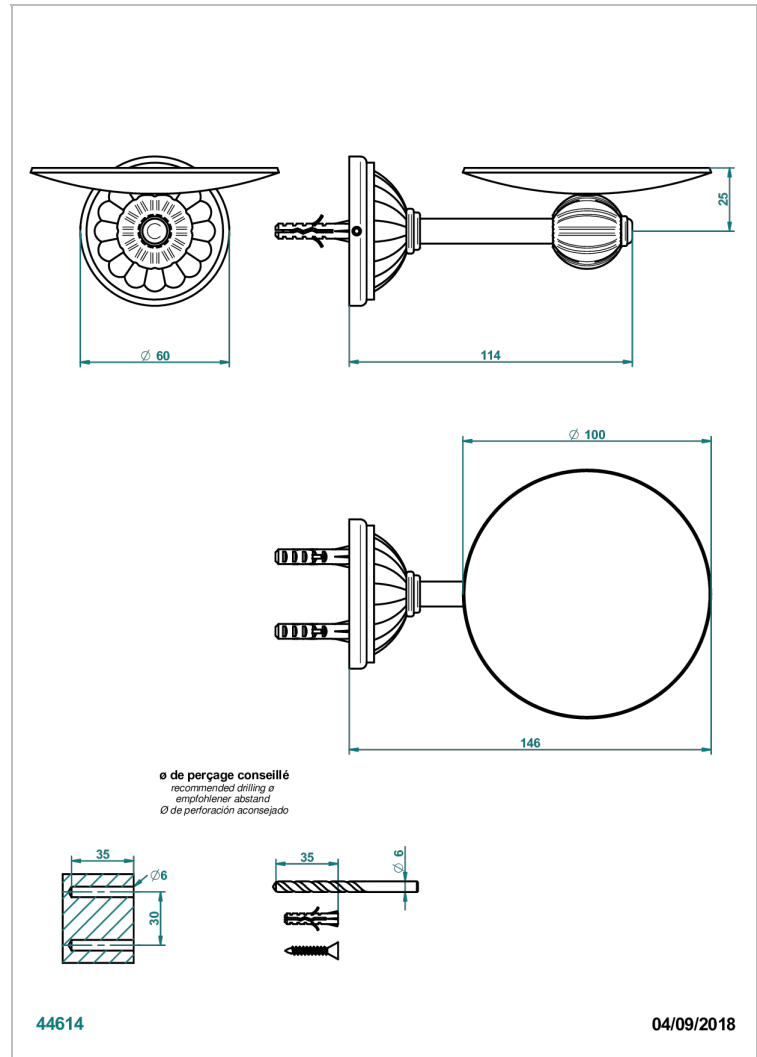

# MANDARINE SATINY CRYSTAL

U1E-546

Soap dish, wall mounted, 4" diameter

THG<sup>®</sup>  
PARIS

44614

04/09/2018

## CHARACTERISTIC

- Mandarin Satiny crystal
- Soap dish, wall mounted, 4" diameter