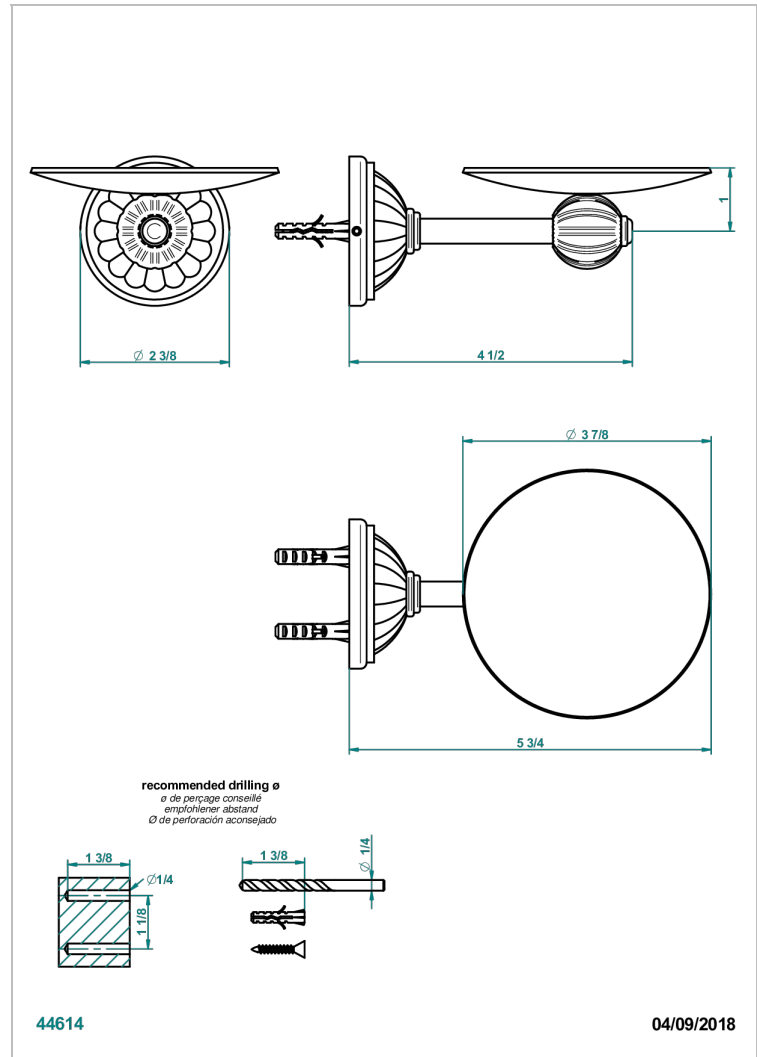

MANDARINE SATINY CRYSTAL

U1E-546

Soap dish, wall mounted, 4" diameter

THG[®]
PARIS

CHARACTERISTIC

- Mandarin Satiny crystal
- Soap dish, wall mounted, 4" diameter

AVAILABLE FINITIONS

Black ceram - D30
Blush PVD - H62
Brass color PVD - H49
Brown bronze color PVD - F33
Chrome polished - A02
Chrome polished / gold polished - G02