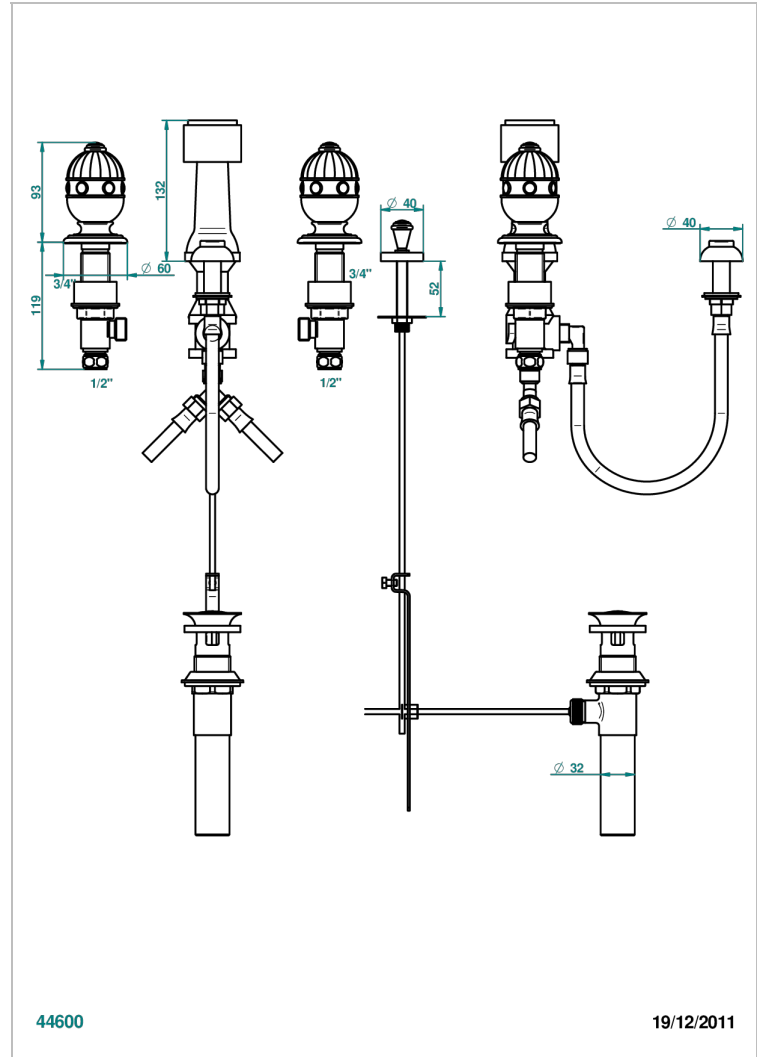

CHEVERNY MALACHITE

A1S-207KA

Deck mounted 3-hole bidet with vertical spray, vacuum breaker and drain

44600

19/12/2011

CHARACTERISTIC

- ASME : ASME A112.18.1-2011/CSA B125.1-11

STANDARDS