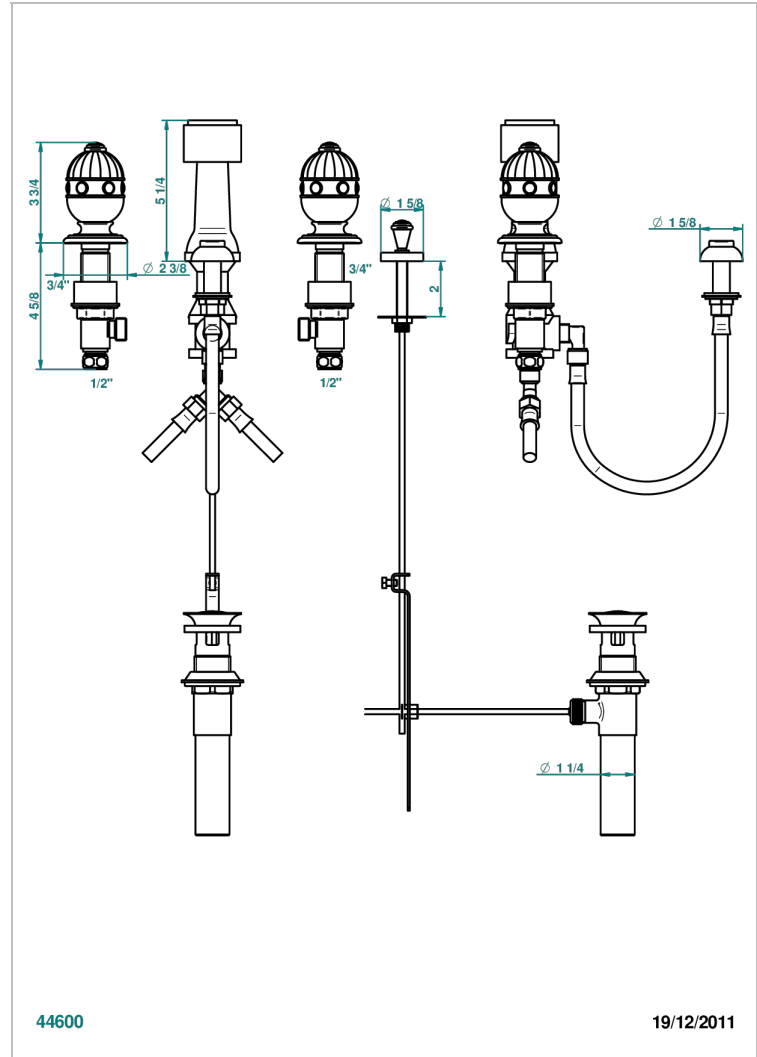

CHEVERNY MALACHITE

A1S-207KA

Deck mounted 3-hole bidet with vertical spray, vacuum breaker and drain

44600

19/12/2011

CHARACTERISTIC

- ASME : ASME A112.18.1-2011/CSA B125.1-11

STANDARDS