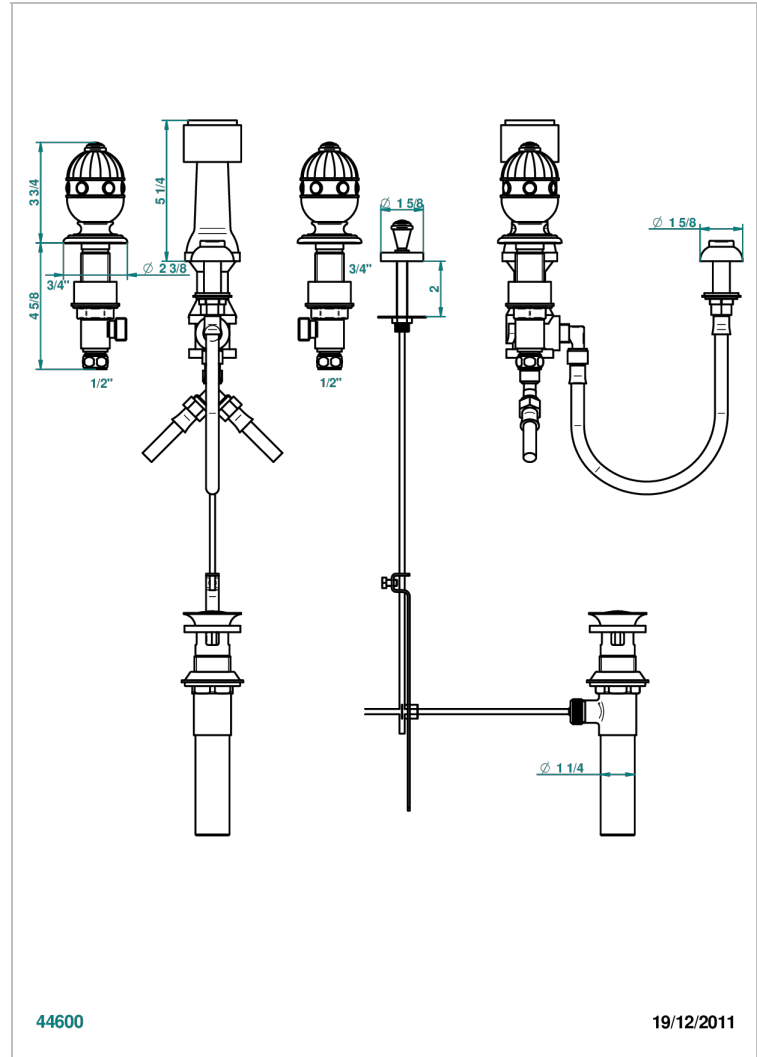

# CHEVERNY MALACHITE

A1S-207KA

Bidet Faucet with vertical spray, drain and vacuum breaker, for bidet Kohler

44600

19/12/2011