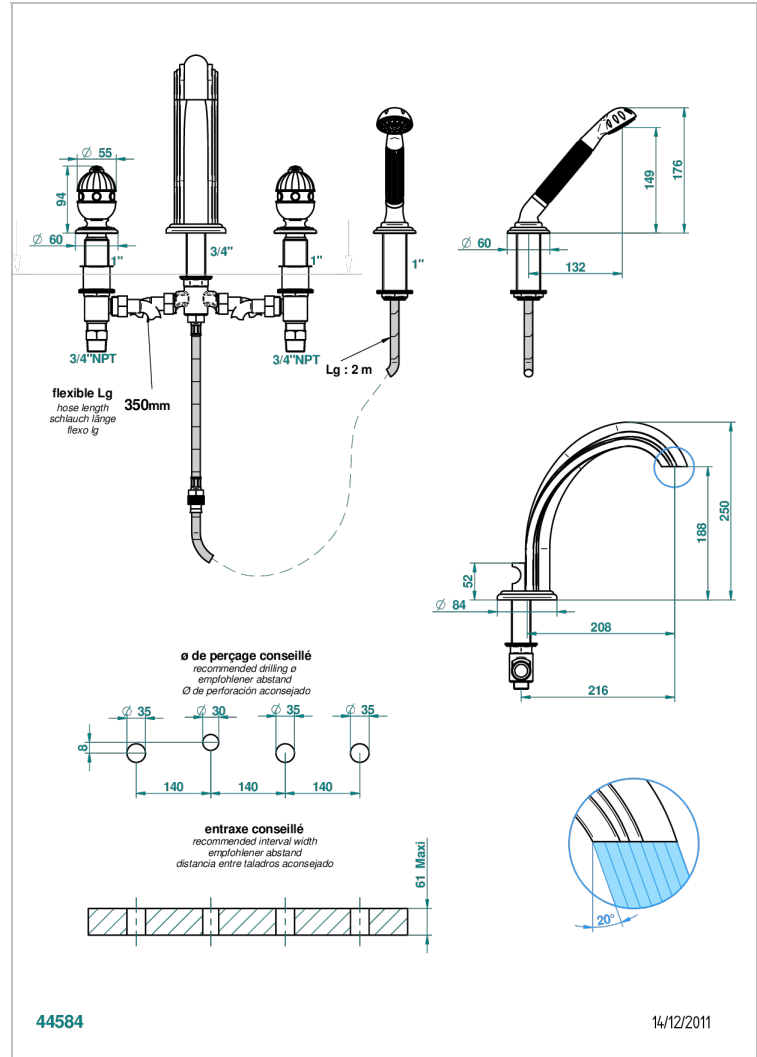

# CHEVERNY MALACHITE

A1S-112BSGUS

Roman tub set with diverter spout and handshower, 3/4" valves