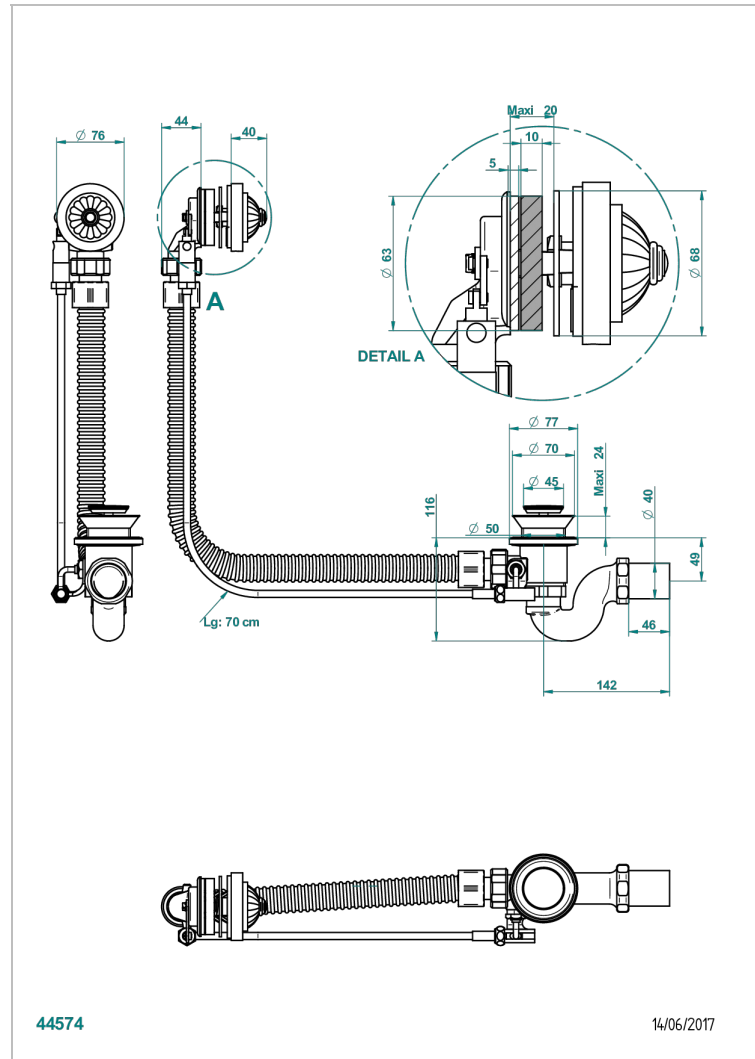

CHEVERNY MALACHITE

A1S-300/70

Complete bath pop-up waste 70 cm

CHARACTERISTIC

- Cheverny Malachite
- Complete bath pop-up waste 70 cm

AVAILABLE FINITIONS

Blush PVD - H62
Brass color PVD - H49
Brown bronze color PVD - F33
Gold color PVD - H52
Graphite PVD - H64
Matt Umber PVD - H67